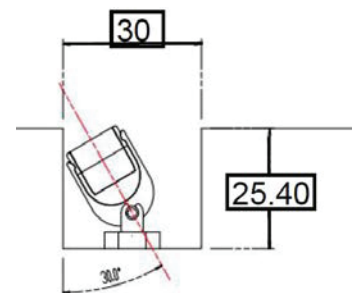

Remark
Cuttable every 167mm

LED Strip Light

LED STRIP with lens

21W/M

Light Source	LED Chip (21 LED/Section)
Optic	LENS
Wattage [W]	21W/M
Beam angle [°]	10°x45°
CCT [K]	1800-6500K
CRI [Ra]	94+
Luminous flux [lm]	1265 lm/m
MacAdam Step	3
IP rate	67 (silicone encapsulation)
Finish	N/A
Material	N/A
Tilting angle	N/A
Pan movement	N/A
Dimensions	W 20mm x L 2000mm
Weight	
Installation	Surface mounted
Driver	Not Included
Driver Input	220V-240V 50-60Hz
Driver Output	24VDC
Dimming type	ON-OFF

Remark
Cuttable every 500mm

LED Linear Light

Rigid Slim Linear 15W

Light Source	High power LED
Optic	Lens
Wattage [W]	15W
Beam angle [°]	15° /30°
CCT [K]	2700K/3000K/4000K/5000K
CRI [Ra]	90+
Luminous flux [lm]	1300lm
MacAdam Step	3
IP rate	20
Finish	Black
Material	Aluminium & Steel
Tilting angle	±30°
Pan movement	-
Dimensions	L500 x W12 x H 15mm
Weight	-
Installation	Surface Mounted
Driver	Remote, Constant Voltage
Driver Input	-
Driver Output	DC24V
Dimming type	ON/OFF / 1-10V

Remark

Available Lengths: 200mm - 300mm - 500mm - 1000mm

LED Linear Light

Wallwasher 28W

Light Source	High power LED
Optic	Lens
Wattage [W]	28W
Beam angle [°]	15° /30°/40°
CCT [K]	2400K/2700K/3000K/4000K/5000K
CRI [Ra]	90+
Luminous flux [lm]	2580lm
MacAdam Step	3
IP rate	20
Finish	Black / White
Material	Aluminium & Steel
Tilting angle	±35°
Pan movement	-
Dimensions	W40 x L 500 x H 55 mm
Weight	-
Installation	Surface Mounted
Driver	Remote, Constant Voltage
Driver Input	-
Driver Output	DC24V
Dimming type	ON/OFF / 1-10V / DALI