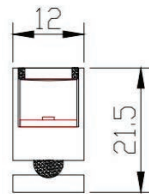

Remark

Available Lengths: 200mm - 300mm - 500mm - 1000mm

LED Linear Light

Wallwasher 28W

Light Source	High power LED
Optic	Lens
Wattage [W]	28W
Beam angle [°]	15° /30°/40°
CCT [K]	2400K/2700K/3000K/4000K/5000K
CRI [Ra]	90+
Luminous flux [lm]	2580lm
MacAdam Step	3
IP rate	20
Finish	Black / White
Material	Aluminium & Steel
Tilting angle	±35°
Pan movement	-
Dimensions	W40 x L 500 x H 55 mm
Weight	-
Installation	Surface Mounted
Driver	Remote, Constant Voltage
Driver Input	-
Driver Output	DC24V
Dimming type	ON/OFF / 1-10V / DALI

Option 1
Fixed

Option 2
Adjustable

Remark

Available Lengths: 200mm - 300mm - 500mm - 1000mm
More options are available upon request and based on MOQ.

LED Linear Light

Asymmetric wallwasher 30W

Light Source	High power LED
Optic	Lens
Wattage [W]	30W
Beam angle [°]	25° + 40° / 25° + 25x45°
CCT [K]	2700K/3000K/4000K/5000K/5700K
CRI [Ra]	90+
Luminous flux [lm]	2100lm
MacAdam Step	3
IP rate	67
Finish	Black / White
Material	Aluminium & Steel
Tilting angle	±35°
Pan movement	-
Dimensions	W40 x L 500 x H 47 mm
Weight	-
Installation	Surface Mounted
Driver	Remote, Constant Voltage
Driver Input	-
Driver Output	DC24V
Dimming type	ON/OFF / 1-10V / DALI

Remark

Available Lengths: 200mm - 300mm - 500mm - 1000mm
 More options are available upon request and based on MOQ.

LED Graze Light

Mini Bamboo Flex

For curved installation - 30W/M

Light Source	High power LED
Optic	Lens
Wattage [W]	30W/M
Beam angle [°]	15° /25°/25°x50°
CCT [K]	2400K/2700K/3000K/4000K
CRI [Ra]	90+
Luminous flux [lm]	100lm / LED
MacAdam Step	3
IP rate	20/54
Finish	Black / White
Material	Aluminium & Steel
Tilting angle	±35°
Pan movement	-
Dimensions	W12 x L 100 x H 21.5 mm
Weight	-
Installation	Surface Mounted
Driver	Remote, Constant Voltage
Driver Input	-
Driver Output	DC12V
Dimming type	ON/OFF / 1-10V / DALI

Option 1
Without louver

Option 2
With louver

Remark

Maximum 6 plugged on the same circuit

Magnetic fixation

Louver in Option

Louver

Magnetic plate