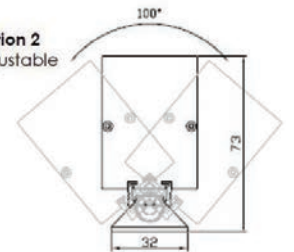

Remark
Cuttable every 500mm

LED Linear Light

Rigid Slim Linear 15W

Light Source	High power LED
Optic	Lens
Wattage [W]	15W
Beam angle [°]	15° /30°
CCT [K]	2700K/3000K/4000K/5000K
CRI [Ra]	90+
Luminous flux [lm]	1300lm
MacAdam Step	3
IP rate	20
Finish	Black
Material	Aluminium & Steel
Tilting angle	±30°
Pan movement	-
Dimensions	L500 x W12 x H 15mm
Weight	-
Installation	Surface Mounted
Driver	Remote, Constant Voltage
Driver Input	-
Driver Output	DC24V
Dimming type	ON/OFF / 1-10V

Remark

Available Lengths: 200mm - 300mm - 500mm - 1000mm

LED Linear Light

Wallwasher 28W

Light Source	High power LED
Optic	Lens
Wattage [W]	28W
Beam angle [°]	15° /30°/40°
CCT [K]	2400K/2700K/3000K/4000K/5000K
CRI [Ra]	90+
Luminous flux [lm]	2580lm
MacAdam Step	3
IP rate	20
Finish	Black / White
Material	Aluminium & Steel
Tilting angle	±35°
Pan movement	-
Dimensions	W40 x L 500 x H 55 mm
Weight	-
Installation	Surface Mounted
Driver	Remote, Constant Voltage
Driver Input	-
Driver Output	DC24V
Dimming type	ON/OFF / 1-10V / DALI

Option 1
Fixed

Option 2
Adjustable

Remark

Available Lengths: 200mm - 300mm - 500mm - 1000mm
More options are available upon request and based on MOQ.

LED Linear Light

Asymmetric wallwasher 30W

Light Source	High power LED
Optic	Lens
Wattage [W]	30W
Beam angle [°]	25° + 40° / 25° + 25x45°
CCT [K]	2700K/3000K/4000K/5000K/5700K
CRI [Ra]	90+
Luminous flux [lm]	2100lm
MacAdam Step	3
IP rate	67
Finish	Black / White
Material	Aluminium & Steel
Tilting angle	±35°
Pan movement	-
Dimensions	W40 x L 500 x H 47 mm
Weight	-
Installation	Surface Mounted
Driver	Remote, Constant Voltage
Driver Input	-
Driver Output	DC24V
Dimming type	ON/OFF / 1-10V / DALI