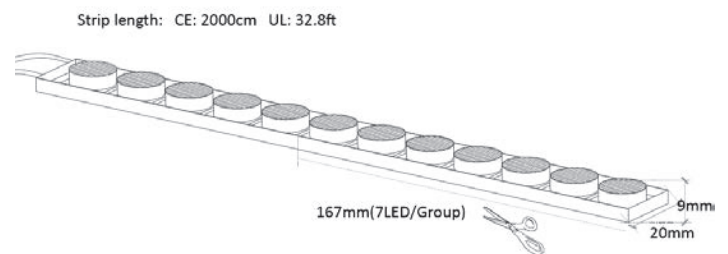

Remark
Max in connection 10M

LED Strip Light

LED STRIP with lens

18W/M

Light Source	LED Chip (21 LED/Section)
Optic	LENS
Wattage [W]	18W/M
Beam angle [°]	30°
CCT [K]	1800-6500K
CRI [Ra]	94+
Luminous flux [lm]	1174 lm/m
MacAdam Step	3
IP rate	67 (silicone encapsulation)
Finish	N/A
Material	N/A
Tilting angle	N/A
Pan movement	N/A
Dimensions	W 20mm x L 2000mm
Weight	
Installation	Surface mounted
Driver	Not Included
Driver Input	220V-240V 50-60Hz
Driver Output	24VDC
Dimming type	ON-OFF

Remark
Cuttable every 167mm

LED Strip Light

LED STRIP with lens

21W/M

Light Source	LED Chip (21 LED/Section)
Optic	LENS
Wattage [W]	21W/M
Beam angle [°]	10°x45°
CCT [K]	1800-6500K
CRI [Ra]	94+
Luminous flux [lm]	1265 lm/m
MacAdam Step	3
IP rate	67 (silicone encapsulation)
Finish	N/A
Material	N/A
Tilting angle	N/A
Pan movement	N/A
Dimensions	W 20mm x L 2000mm
Weight	
Installation	Surface mounted
Driver	Not Included
Driver Input	220V-240V 50-60Hz
Driver Output	24VDC
Dimming type	ON-OFF

Remark
Cuttable every 500mm

LED Linear Light

Rigid Slim Linear 15W

Light Source	High power LED
Optic	Lens
Wattage [W]	15W
Beam angle [°]	15° /30°
CCT [K]	2700K/3000K/4000K/5000K
CRI [Ra]	90+
Luminous flux [lm]	1300lm
MacAdam Step	3
IP rate	20
Finish	Black
Material	Aluminium & Steel
Tilting angle	±30°
Pan movement	-
Dimensions	L500 x W12 x H 15mm
Weight	-
Installation	Surface Mounted
Driver	Remote, Constant Voltage
Driver Input	-
Driver Output	DC24V
Dimming type	ON/OFF / 1-10V