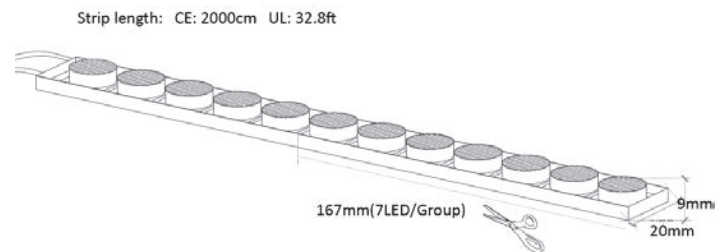

Remark
Max in connection 10M

LED Strip Light

LED STRIP with lens

18W/M

Light Source	LED Chip (21 LED/Section)
Optic	LENS
Wattage [W]	18W/M
Beam angle [°]	30°
CCT [K]	1800-6500K
CRI [Ra]	94+
Luminous flux [lm]	1174 lm/m
MacAdam Step	3
IP rate	67 (silicone encapsulation)
Finish	N/A
Material	N/A
Tilting angle	N/A
Pan movement	N/A
Dimensions	W 20mm x L 2000mm
Weight	
Installation	Surface mounted
Driver	Not Included
Driver Input	220V-240V 50-60Hz
Driver Output	24VDC
Dimming type	ON-OFF

Remark
Cuttable every 167mm

LED Strip Light

LED STRIP with lens

21W/M

Light Source	LED Chip (21 LED/Section)
Optic	LENS
Wattage [W]	21W/M
Beam angle [°]	10°x45°
CCT [K]	1800-6500K
CRI [Ra]	94+
Luminous flux [lm]	1265 lm/m
MacAdam Step	3
IP rate	67 (silicone encapsulation)
Finish	N/A
Material	N/A
Tilting angle	N/A
Pan movement	N/A
Dimensions	W 20mm x L 2000mm
Weight	
Installation	Surface mounted
Driver	Not Included
Driver Input	220V-240V 50-60Hz
Driver Output	24VDC
Dimming type	ON-OFF