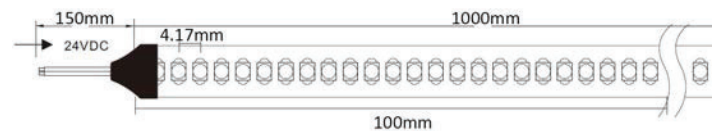

Strip length: CE:500CM UL:32.8FT(24V) | 19.69FT(12V)

Remark

5 meter / reel
Cuttable every 50mm

LED Strip Light

LED STRIP

14.4W/M - 180LEDS/M

Light Source	SMD 3528
Optic	
Wattage [W]	14.4W/M
Beam angle [°]	120°
CCT [K]	2700K/3000K/3500K/4000K/5000K
CRI [Ra]	90+
Luminous flux [lm]	1454/1526/1526/1580/1580 LM/M
MacAdam Step	3
IP rate	20/54/65
Finish	N/A
Material	
Tilting angle	N/A
Pan movement	N/A
Dimensions	W 8mm x L 5000mm
Weight	
Installation	Surface mounted
Driver	Not Included
Driver Input	220V-240V 50-60Hz
Driver Output	24VDC
Dimming type	ON-OFF / Dimmable

Strip length: CE:500CM UL:22.63FT(24V) | 13.12FT(12V)

Remark

5 meter / reel
Cuttable every 33.3mm

LED Strip Light

LED STRIP PITCHLESS

14.4W/M - 240LEDS/M

Light Source	SMD 3528
Optic	
Wattage [W]	14.4W/M
Beam angle [°]	120°
CCT [K]	2700K/3000K/3500K/4000K/5000K
CRI [Ra]	90+
Luminous flux [lm]	1669/1669/1700/1723/1723 LM/M
MacAdam Step	3
IP rate	20/54/65/67/68
Finish	N/A
Material	
Tilting angle	N/A
Pan movement	N/A
Dimensions	W 8mm x L 5000mm
Weight	
Installation	Surface mounted
Driver	Not Included
Driver Input	220V-240V 50-60Hz
Driver Output	24VDC
Dimming type	ON-OFF / Dimmable

Remark

5 meter / reel

Cutttable every 100mm

If any LED chip is broken, the whole striplight would still be in operation.

LED Strip Light

LED STRIP PITCHLESS

19.2W/M- 240LEDS/M

Light Source	SMD 3528
Optic	
Wattage [W]	19.2W/M
Beam angle [°]	120°
CCT [K]	2700K/3000K/3500K/4000K/5000K
CRI [Ra]	90+
Luminous flux [lm]	1564/1564/1564/1600/1600 LM/M
MacAdam Step	3
IP rate	20/54/65
Finish	N/A
Material	
Tilting angle	N/A
Pan movement	N/A
Dimensions	W 10mm x L 5000mm
Weight	
Installation	Surface mounted
Driver	Not Included
Driver Input	220V-240V 50-60Hz
Driver Output	24VDC
Dimming type	ON-OFF / Dimmable