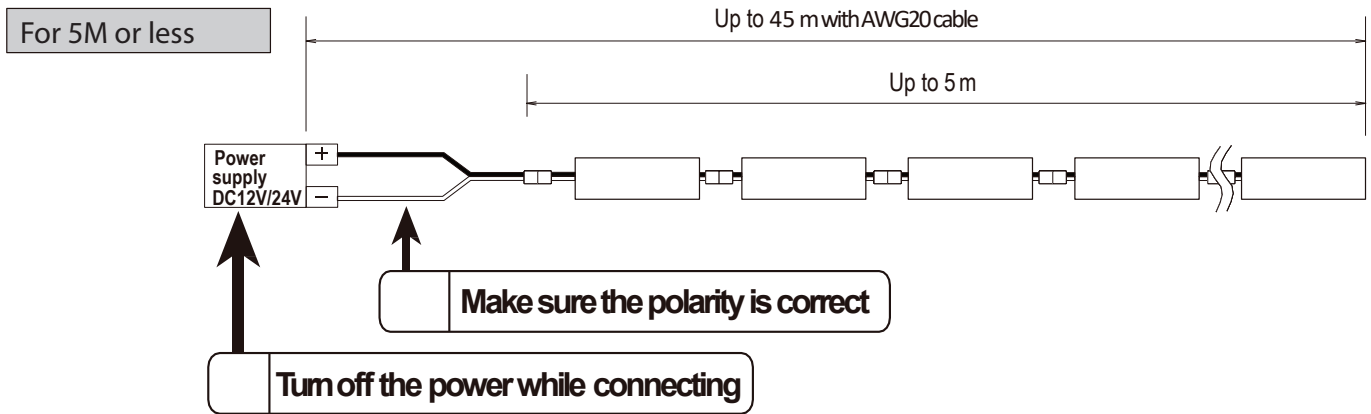

Aluminium Profile

Flat Aluminum Profile

Material	Aluminum heat sink
Surface	
PC Cover	Opal Disffuser
Light Source	PCB Width 10mm
Width	
Available lenghts	0.5-1-1.5-2 meter length

U-Aluminum Profile

Material	Alumiun heat sink
Surface	
PC Cover	Opal Disffuser
Light Source	PCB Width 16mm
Width	
Available lenghts	0.5-1-1.5-2 meter length

90D Aluminium Profile

Material	Aluminum heat sink
Surface	
PC Cover	Opal Diffuser
Light Source	PCB Width 10mm
Width	
Available lenghts	0.5-1-1.5-2 meter length

Aluminium Profile

Bendable Profile

Material	Aluminum heat sink
Surface	
PC Cover	Opal Disffuser
Light Source	PCB Width 10mm
Width	
Available lenghts	0.5-1-1.5-2 meter length

Slim Profile

Material	Alumiun heat sink
Surface	
PC Cover	Opal Disffuser
Light Source	PCB Width 8mm
Width	
Available lenghts	0.5-1-1.5-2 meter length

WIRING DIAGRAM LED STRIP 12V/24V CV

• Below wiring configurations are for reference only, actual wiring connections base on the on-sire requirements.
Please consult our hotline for technical support : info@zeplinn.com