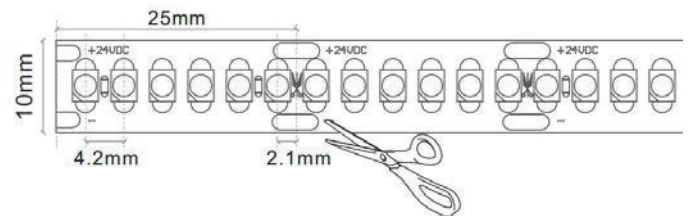

Strip length: CE:500CM UL:32.8FT(24V) | 19.69FT(12V)

Remark

5 meter / reel
Cuttable every 50mm

LED Strip Light

LED STRIP

14.4W/M - 180LEDS/M

Light Source	SMD 3528
Optic	
Wattage [W]	14.4W/M
Beam angle [°]	120°
CCT [K]	2700K/3000K/3500K/4000K/5000K
CRI [Ra]	90+
Luminous flux [lm]	1454/1526/1526/1580/1580 LM/M
MacAdam Step	3
IP rate	20/54/65
Finish	N/A
Material	
Tilting angle	N/A
Pan movement	N/A
Dimensions	W 8mm x L 5000mm
Weight	
Installation	Surface mounted
Driver	Not Included
Driver Input	220V-240V 50-60Hz
Driver Output	24VDC
Dimming type	ON-OFF / Dimmable

Remark

5 meter / reel

Cutttable every 100mm

If any LED chip is broken, the whole striplight would still be in operation.

LED Strip Light

LED STRIP PITCHLESS

19.2W/M- 240LEDS/M

Light Source	SMD 3528
Optic	
Wattage [W]	19.2W/M
Beam angle [°]	120°
CCT [K]	2700K/3000K/3500K/4000K/5000K
CRI [Ra]	90+
Luminous flux [lm]	1564/1564/1564/1600/1600 LM/M
MacAdam Step	3
IP rate	20/54/65
Finish	N/A
Material	
Tilting angle	N/A
Pan movement	N/A
Dimensions	W 10mm x L 5000mm
Weight	
Installation	Surface mounted
Driver	Not Included
Driver Input	220V-240V 50-60Hz
Driver Output	24VDC
Dimming type	ON-OFF / Dimmable

Strip length: CE:500CM UL:16.4FT

Remark

5 meter / reel
Cuttable every 25mm

LED Strip Light

ULTRA SLIM LED STRIP

9W/M - 182LEDS/M

Light Source	SMD 2216
Optic	
Wattage [W]	9W/M
Beam angle [°]	120°
CCT [K]	2700K/3000K/3500K/4000K/5000K
CRI [Ra]	90+
Luminous flux [lm]	1050/1050/1050/1200/1200 LM/M
MacAdam Step	3
IP rate	20/54
Finish	N/A
Material	
Tilting angle	N/A
Pan movement	N/A
Dimensions	W 4mm x L 5000mm
Weight	
Installation	Surface mounted
Driver	Not Included
Driver Input	220V-240V 50-60Hz
Driver Output	24VDC
Dimming type	ON-OFF / Dimmable