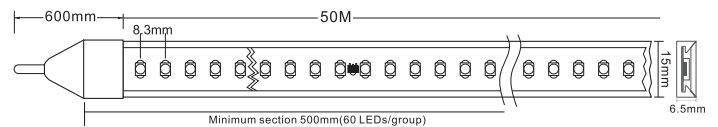

Strip length: CE:500CM UL:32.8FT(24V) | 19.69FT(12V)

Remark

5 meter / reel
Cuttable every 50mm

LED Strip Light

LED STRIP

14.4W/M - 180LEDS/M

Light Source	SMD 3528
Optic	
Wattage [W]	14.4W/M
Beam angle [°]	120°
CCT [K]	2700K/3000K/3500K/4000K/5000K
CRI [Ra]	90+
Luminous flux [lm]	1454/1526/1526/1580/1580 LM/M
MacAdam Step	3
IP rate	20/54/65
Finish	N/A
Material	
Tilting angle	N/A
Pan movement	N/A
Dimensions	W 8mm x L 5000mm
Weight	
Installation	Surface mounted
Driver	Not Included
Driver Input	220V-240V 50-60Hz
Driver Output	24VDC
Dimming type	ON-OFF / Dimmable

Strip length: CE:500CM UL:16.4FT

Remark

5 meter / reel
Cuttable every 26.3mm

LED Strip Light

HIGH DENSITY LED STRIP

23W/M - 364LEDS/M

Light Source	SMD 2216
Optic	
Wattage [W]	23W/M
Beam angle [°]	120°
CCT [K]	2700K/3000K/3500K/4000K/5000K
CRI [Ra]	90+
Luminous flux [lm]	2185/2185/2185/2229/2254 LM/M
MacAdam Step	3
IP rate	20/54/65
Finish	N/A
Material	
Tilting angle	N/A
Pan movement	N/A
Dimensions	W 10mm x L 5000mm
Weight	
Installation	Surface mounted
Driver	Not Included
Driver Input	220V-240V 50-60Hz
Driver Output	24VDC
Dimming type	ON-OFF / Dimmable

Strip length: CE:500CM UL:13.12FT

Remark

5 meter / reel
Cuttable every 19.2mm

LED Strip Light

LED STRIP OUTDOOR

15mm width

Light Source	SMD 3528
Optic	
Wattage [W]	8W/M
Beam angle [°]	120°
CCT [K]	2700K/3000K/4000K/6500K
CRI [Ra]	90+
Luminous flux [lm]	520lm
MacAdam Step	3
IP rate	65
Finish	N/A
Material	
Tilting angle	N/A
Pan movement	N/A
Dimensions	W15 mm x L 50000mm x H6.5mm
Weight	
Installation	Surface mounted
Driver	Direct AC
Driver Input	220V-240V 50-60Hz
Driver Output	
Dimming type	ON-OFF/ 1-10V