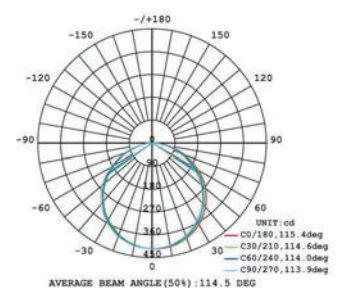

Remark

5 meter / reel
Cuttable every 26.3mm