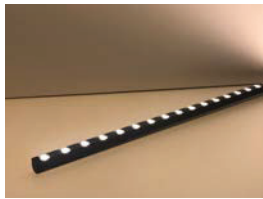

LINEAR & PROFILE

Rigid Slim Linear

P.19