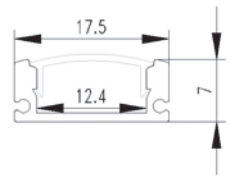

Remark

Available Lengths: 200mm - 300mm - 500mm - 1000mm

LED Linear Light

Wallwasher 28W

Light Source	High power LED
Optic	Lens
Wattage [W]	28W
Beam angle [°]	15° /30°/40°
CCT [K]	2400K/2700K/3000K/4000K/5000K
CRI [Ra]	90+
Luminous flux [lm]	2580lm
MacAdam Step	3
IP rate	20
Finish	Black / White
Material	Aluminium & Steel
Tilting angle	±35°
Pan movement	-
Dimensions	W40 x L 500 x H 55 mm
Weight	-
Installation	Surface Mounted
Driver	Remote, Constant Voltage
Driver Input	-
Driver Output	DC24V
Dimming type	ON/OFF / 1-10V / DALI

Option 1
Fixed

Option 2
Adjustable

Remark

Available Lengths: 200mm - 300mm - 500mm - 1000mm
More options are available upon request and based on MOQ.

LED Linear Light

Asymmetric wallwasher 30W

Light Source	High power LED
Optic	Lens
Wattage [W]	30W
Beam angle [°]	25° + 40° / 25° + 25x45°
CCT [K]	2700K/3000K/4000K/5000K/5700K
CRI [Ra]	90+
Luminous flux [lm]	2100lm
MacAdam Step	3
IP rate	67
Finish	Black / White
Material	Aluminium & Steel
Tilting angle	±35°
Pan movement	-
Dimensions	W40 x L 500 x H 47 mm
Weight	-
Installation	Surface Mounted
Driver	Remote, Constant Voltage
Driver Input	-
Driver Output	DC24V
Dimming type	ON/OFF / 1-10V / DALI

Option 1
Without louver

Option 2
With louver

Remark

Maximum 6 plugged on the same circuit

Magnetic fixation

Louver in Option

Louver

Magnetic plate

Aluminium Profile

Flat Aluminum Profile

Material	Aluminum heat sink
Surface	
PC Cover	Opal Disffuser
Light Source	PCB Width 10mm
Width	
Available lenghts	0.5-1-1.5-2 meter length

U-Aluminum Profile

Material	Alumiun heat sink
Surface	
PC Cover	Opal Disffuser
Light Source	PCB Width 16mm
Width	
Available lenghts	0.5-1-1.5-2 meter length