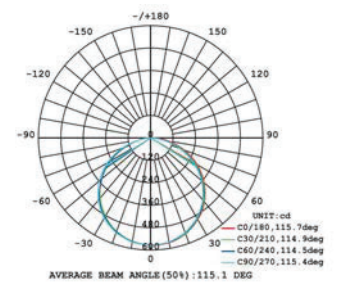

LED STRIP

9.6W/M - 120LEDS/M

Light Source	SMD 3528
Optic	-
Wattage [W]	9.6W/M
Beam angle [°]	120°
CCT [K]	2700K/3000K/3500K/4000K/5000K
CRI [Ra]	90+
Luminous flux [lm]	740/740/740/768/768 LM/M
MacAdam Step	3
IP rate	20/54/65/67/68
Finish	N/A
Material	
Tilting angle	N/A
Pan movement	N/A
Dimensions	W 8mm x L 5000mm
Weight	
Installation	Surface mounted
Driver	Not Included
Driver Input	220V-240V 50-60Hz
Driver Output	24VDC
Dimming type	ON-OFF / Dimmable

Strip length: CE:500CM UL:32.8FT(24V) | 19.69FT(12V)

Remark

5 meter / reel
Cuttable every 50mm

LED Strip Light

LED STRIP

14.4W/M - 180LEDS/M

Light Source	SMD 3528
Optic	
Wattage [W]	14.4W/M
Beam angle [°]	120°
CCT [K]	2700K/3000K/3500K/4000K/5000K
CRI [Ra]	90+
Luminous flux [lm]	1454/1526/1526/1580/1580 LM/M
MacAdam Step	3
IP rate	20/54/65
Finish	N/A
Material	
Tilting angle	N/A
Pan movement	N/A
Dimensions	W 8mm x L 5000mm
Weight	
Installation	Surface mounted
Driver	Not Included
Driver Input	220V-240V 50-60Hz
Driver Output	24VDC
Dimming type	ON-OFF / Dimmable

Strip length: CE:500CM UL:22.63FT(24V) | 13.12FT(12V)

Remark

5 meter / reel
Cuttable every 33.3mm

LED Strip Light

LED STRIP PITCHLESS

14.4W/M - 240LEDS/M

Light Source	SMD 3528
Optic	
Wattage [W]	14.4W/M
Beam angle [°]	120°
CCT [K]	2700K/3000K/3500K/4000K/5000K
CRI [Ra]	90+
Luminous flux [lm]	1669/1669/1700/1723/1723 LM/M
MacAdam Step	3
IP rate	20/54/65/67/68
Finish	N/A
Material	
Tilting angle	N/A
Pan movement	N/A
Dimensions	W 8mm x L 5000mm
Weight	
Installation	Surface mounted
Driver	Not Included
Driver Input	220V-240V 50-60Hz
Driver Output	24VDC
Dimming type	ON-OFF / Dimmable