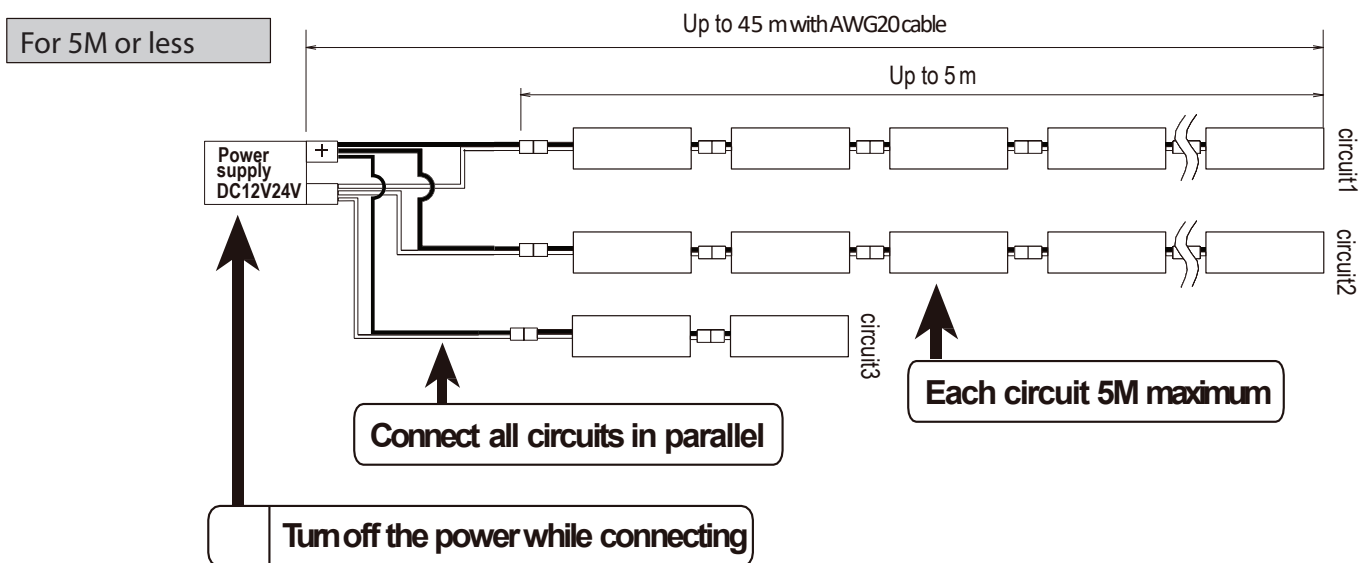

Option 1
Fixed

Option 2
Adjustable

Remark

Available Lengths: 200mm - 300mm - 500mm - 1000mm
More options are available upon request and based on MOQ.

LED Linear Light

Asymmetric wallwasher 30W

Light Source	High power LED
Optic	Lens
Wattage [W]	30W
Beam angle [°]	25° + 40° / 25° + 25x45°
CCT [K]	2700K/3000K/4000K/5000K/5700K
CRI [Ra]	90+
Luminous flux [lm]	2100lm
MacAdam Step	3
IP rate	67
Finish	Black / White
Material	Aluminium & Steel
Tilting angle	±35°
Pan movement	-
Dimensions	W40 x L 500 x H 47 mm
Weight	-
Installation	Surface Mounted
Driver	Remote, Constant Voltage
Driver Input	-
Driver Output	DC24V
Dimming type	ON/OFF / 1-10V / DALI

Aluminium Profile

Flat Aluminum Profile

Material	Aluminum heat sink
Surface	
PC Cover	Opal Disffuser
Light Source	PCB Width 10mm
Width	
Available lenghts	0.5-1-1.5-2 meter length

U-Aluminum Profile

Material	Alumiun heat sink
Surface	
PC Cover	Opal Disffuser
Light Source	PCB Width 16mm
Width	
Available lenghts	0.5-1-1.5-2 meter length

90D Aluminium Profile

Material	Aluminum heat sink
Surface	
PC Cover	Opal Diffuser
Light Source	PCB Width 10mm
Width	
Available lenghts	0.5-1-1.5-2 meter length

Aluminium Profile

Bendable Profile

Material	Aluminum heat sink
Surface	
PC Cover	Opal Disffuser
Light Source	PCB Width 10mm
Width	
Available lenghts	0.5-1-1.5-2 meter length

Slim Profile

Material	Alumiun heat sink
Surface	
PC Cover	Opal Disffuser
Light Source	PCB Width 8mm
Width	
Available lenghts	0.5-1-1.5-2 meter length

WIRING DIAGRAM LED STRIP 12V/24V CV

• Below wiring configurations are for reference only, actual wiring connections base on the on-sire requirements.
Please consult our hotline for technical support : info@zeplinn.com