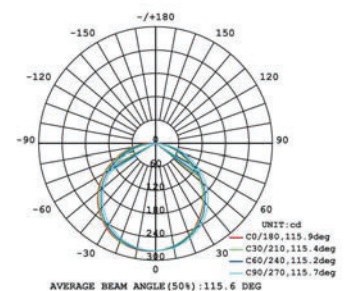

LED STRIP

9.6W/M - 120LEDS/M

Light Source	SMD 3528
Optic	-
Wattage [W]	9.6W/M
Beam angle [°]	120°
CCT [K]	2700K/3000K/3500K/4000K/5000K
CRI [Ra]	90+
Luminous flux [lm]	740/740/740/768/768 LM/M
MacAdam Step	3
IP rate	20/54/65/67/68
Finish	N/A
Material	
Tilting angle	N/A
Pan movement	N/A
Dimensions	W 8mm x L 5000mm
Weight	
Installation	Surface mounted
Driver	Not Included
Driver Input	220V-240V 50-60Hz
Driver Output	24VDC
Dimming type	ON-OFF / Dimmable

Strip length: CE:500CM UL:32.8FT(24V) | 19.69FT(12V)

Remark

5 meter / reel
Cuttable every 50mm

LED Strip Light

LED STRIP

14.4W/M - 180LEDS/M

Light Source	SMD 3528
Optic	
Wattage [W]	14.4W/M
Beam angle [°]	120°
CCT [K]	2700K/3000K/3500K/4000K/5000K
CRI [Ra]	90+
Luminous flux [lm]	1454/1526/1526/1580/1580 LM/M
MacAdam Step	3
IP rate	20/54/65
Finish	N/A
Material	
Tilting angle	N/A
Pan movement	N/A
Dimensions	W 8mm x L 5000mm
Weight	
Installation	Surface mounted
Driver	Not Included
Driver Input	220V-240V 50-60Hz
Driver Output	24VDC
Dimming type	ON-OFF / Dimmable

Strip length: CE:500CM UL:22.63FT(24V) | 13.12FT(12V)

Remark

5 meter / reel
Cuttable every 33.3mm

LED Strip Light

LED STRIP PITCHLESS

14.4W/M - 240LEDS/M

Light Source	SMD 3528
Optic	
Wattage [W]	14.4W/M
Beam angle [°]	120°
CCT [K]	2700K/3000K/3500K/4000K/5000K
CRI [Ra]	90+
Luminous flux [lm]	1669/1669/1700/1723/1723 LM/M
MacAdam Step	3
IP rate	20/54/65/67/68
Finish	N/A
Material	
Tilting angle	N/A
Pan movement	N/A
Dimensions	W 8mm x L 5000mm
Weight	
Installation	Surface mounted
Driver	Not Included
Driver Input	220V-240V 50-60Hz
Driver Output	24VDC
Dimming type	ON-OFF / Dimmable