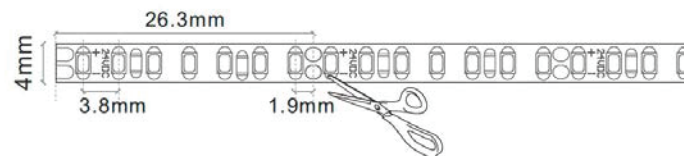

Strip length: CE:500CM UL:16.4FT