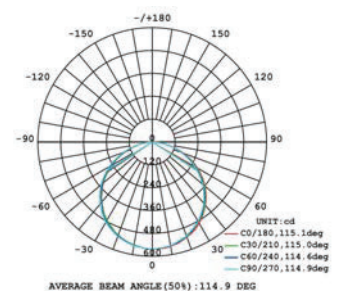

Strip length: CE:500CM UL:16.4FT

Remark

5 meter / reel
Cuttable every 26.3mm

LED Strip Light

ULTRA SLIM LED STRIP

12W/M - 266LEDS/M

Light Source	SMD 2216
Optic	
Wattage [W]	12W/M
Beam angle [°]	120°
CCT [K]	2700K/3000K/3500K/4000K/5000K
CRI [Ra]	90+
Luminous flux [lm]	1050/1050/1050/1200/1200 LM/M
MacAdam Step	3
IP rate	20/54
Finish	N/A
Material	
Tilting angle	N/A
Pan movement	N/A
Dimensions	W 4mm x L 5000mm
Weight	
Installation	Surface mounted
Driver	Not Included
Driver Input	220V-240V 50-60Hz
Driver Output	24VDC
Dimming type	ON-OFF / Dimmable

Strip length: CE:500CM UL:16.4FT

Remark

5 meter / reel
Cuttable every 26.3mm

LED Strip Light

HIGH DENSITY LED STRIP

23W/M - 364LEDS/M

Light Source	SMD 2216
Optic	
Wattage [W]	23W/M
Beam angle [°]	120°
CCT [K]	2700K/3000K/3500K/4000K/5000K
CRI [Ra]	90+
Luminous flux [lm]	2185/2185/2185/2229/2254 LM/M
MacAdam Step	3
IP rate	20/54/65
Finish	N/A
Material	
Tilting angle	N/A
Pan movement	N/A
Dimensions	W 10mm x L 5000mm
Weight	
Installation	Surface mounted
Driver	Not Included
Driver Input	220V-240V 50-60Hz
Driver Output	24VDC
Dimming type	ON-OFF / Dimmable

Strip length: CE:500CM UL:13.12FT

Remark

5 meter / reel
Cuttable every 19.2mm

LED Strip Light

LED STRIP OUTDOOR

15mm width

Light Source	SMD 3528
Optic	
Wattage [W]	8W/M
Beam angle [°]	120°
CCT [K]	2700K/3000K/4000K/6500K
CRI [Ra]	90+
Luminous flux [lm]	520lm
MacAdam Step	3
IP rate	65
Finish	N/A
Material	
Tilting angle	N/A
Pan movement	N/A
Dimensions	W15 mm x L 50000mm x H6.5mm
Weight	
Installation	Surface mounted
Driver	Direct AC
Driver Input	220V-240V 50-60Hz
Driver Output	
Dimming type	ON-OFF/ 1-10V