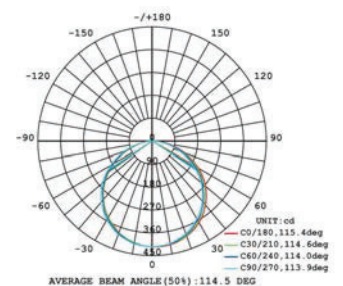

Remark

5 meter / reel

Cutttable every 100mm

If any LED chip is broken, the whole striplight would still be in operation.

LED Strip Light

LED STRIP PITCHLESS

19.2W/M- 240LEDS/M

Light Source	SMD 3528
Optic	
Wattage [W]	19.2W/M
Beam angle [°]	120°
CCT [K]	2700K/3000K/3500K/4000K/5000K
CRI [Ra]	90+
Luminous flux [lm]	1564/1564/1564/1600/1600 LM/M
MacAdam Step	3
IP rate	20/54/65
Finish	N/A
Material	
Tilting angle	N/A
Pan movement	N/A
Dimensions	W 10mm x L 5000mm
Weight	
Installation	Surface mounted
Driver	Not Included
Driver Input	220V-240V 50-60Hz
Driver Output	24VDC
Dimming type	ON-OFF / Dimmable

Strip length: CE:500CM UL:16.4FT

Remark

5 meter / reel
Cuttable every 25mm

LED Strip Light

ULTRA SLIM LED STRIP

9W/M - 182LEDS/M

Light Source	SMD 2216
Optic	
Wattage [W]	9W/M
Beam angle [°]	120°
CCT [K]	2700K/3000K/3500K/4000K/5000K
CRI [Ra]	90+
Luminous flux [lm]	1050/1050/1050/1200/1200 LM/M
MacAdam Step	3
IP rate	20/54
Finish	N/A
Material	
Tilting angle	N/A
Pan movement	N/A
Dimensions	W 4mm x L 5000mm
Weight	
Installation	Surface mounted
Driver	Not Included
Driver Input	220V-240V 50-60Hz
Driver Output	24VDC
Dimming type	ON-OFF / Dimmable

Strip length: CE:500CM UL:16.4FT

Remark

5 meter / reel
Cuttable every 26.3mm

LED Strip Light

ULTRA SLIM LED STRIP

12W/M - 266LEDS/M

Light Source	SMD 2216
Optic	
Wattage [W]	12W/M
Beam angle [°]	120°
CCT [K]	2700K/3000K/3500K/4000K/5000K
CRI [Ra]	90+
Luminous flux [lm]	1050/1050/1050/1200/1200 LM/M
MacAdam Step	3
IP rate	20/54
Finish	N/A
Material	
Tilting angle	N/A
Pan movement	N/A
Dimensions	W 4mm x L 5000mm
Weight	
Installation	Surface mounted
Driver	Not Included
Driver Input	220V-240V 50-60Hz
Driver Output	24VDC
Dimming type	ON-OFF / Dimmable