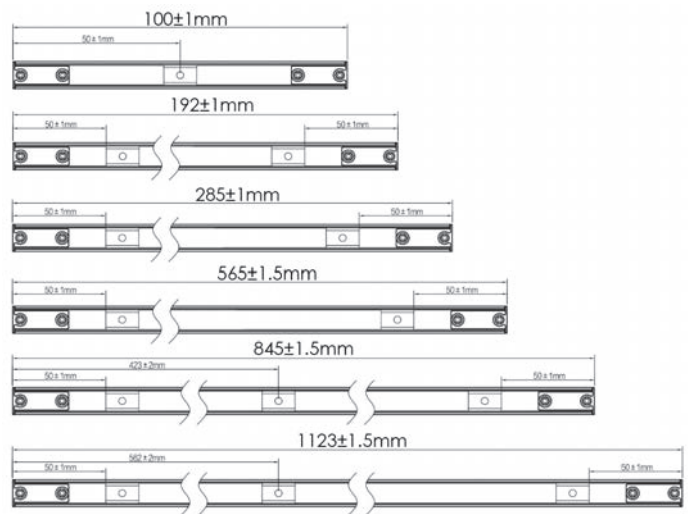

Strip length: CE:500CM UL:16.4FT

Remark
5 meter / reel
Cutable every 15.63mm

LED Strip Light

NEON FLEX Side view

10W/M

Light Source	LED
Optic	Diffuse
Wattage [W]	10 W/M
Beam angle [°]	120°
CCT [K]	2700K/3000K/3500K/4000K
CRI [Ra]	90
Luminous flux [lm]	170/170/180/190 lm/M
MacAdam Step	3
IP rate	20
Finish	White
Material	Sillicon
Tilting angle	N/A
Pan movement	N/A
Dimensions	W 6mm x H 12mm x L 5000mm
Weight	
Installation	Surface mounted
Driver	Not Included
Driver Input	220V-240V 50-60Hz
Driver Output	24VDC
Dimming type	ON-OFF / 1-10V

Strip length: CE:500cm UL:16.4FT

Remark
Cuttable every 500mm

End cap	
End cap with cables	
End cap with side cables	
Jumper connector	
Splice connector	
Buckle	
Screw	

LED Strip Light

NEON FLEX Led

10W/M

Light Source	LED SMD
Optic	Diffuse
Wattage [W]	10 W/M
Beam angle [°]	120°
CCT [K]	2700K/3000K/4000K/5000K
CRI [Ra]	90
Luminous flux [lm]	590/644/700/740 lm/M
MacAdam Step	3
IP rate	20
Finish	White
Material	Sillicon
Tilting angle	N/A
Pan movement	N/A
Dimensions	W 17mm x H 17mm x L 5000mm
Weight	
Installation	Surface mount
Driver	Not Included
Driver Input	220V-240V 50-60Hz
Driver Output	24VDC
Dimming type	ON-OFF / 1-10V

Remark
Max in connection 10M

LED Strip Light

LED STRIP with lens

18W/M

Light Source	LED Chip (21 LED/Section)
Optic	LENS
Wattage [W]	18W/M
Beam angle [°]	30°
CCT [K]	1800-6500K
CRI [Ra]	94+
Luminous flux [lm]	1174 lm/m
MacAdam Step	3
IP rate	67 (silicone encapsulation)
Finish	N/A
Material	N/A
Tilting angle	N/A
Pan movement	N/A
Dimensions	W 20mm x L 2000mm
Weight	
Installation	Surface mounted
Driver	Not Included
Driver Input	220V-240V 50-60Hz
Driver Output	24VDC
Dimming type	ON-OFF