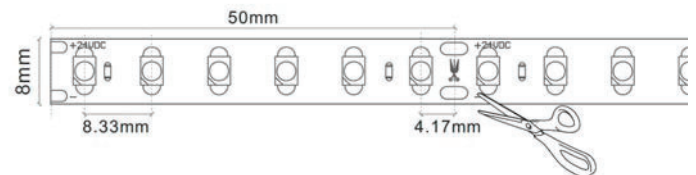

LED STRIP

9.6W/M - 120LEDS/M

Light Source	SMD 3528
Optic	-
Wattage [W]	9.6W/M
Beam angle [°]	120°
CCT [K]	2700K/3000K/3500K/4000K/5000K
CRI [Ra]	90+
Luminous flux [lm]	740/740/740/768/768 LM/M
MacAdam Step	3
IP rate	20/54/65/67/68
Finish	N/A
Material	
Tilting angle	N/A
Pan movement	N/A
Dimensions	W 8mm x L 5000mm
Weight	
Installation	Surface mounted
Driver	Not Included
Driver Input	220V-240V 50-60Hz
Driver Output	24VDC
Dimming type	ON-OFF / Dimmable

Strip length: CE:500CM UL:32.8FT(24V) | 19.69FT(12V)

Remark

5 meter / reel
Cuttable every 50mm

LED Strip Light

LED STRIP

14.4W/M - 180LEDS/M

Light Source	SMD 3528
Optic	
Wattage [W]	14.4W/M
Beam angle [°]	120°
CCT [K]	2700K/3000K/3500K/4000K/5000K
CRI [Ra]	90+
Luminous flux [lm]	1454/1526/1526/1580/1580 LM/M
MacAdam Step	3
IP rate	20/54/65
Finish	N/A
Material	
Tilting angle	N/A
Pan movement	N/A
Dimensions	W 8mm x L 5000mm
Weight	
Installation	Surface mounted
Driver	Not Included
Driver Input	220V-240V 50-60Hz
Driver Output	24VDC
Dimming type	ON-OFF / Dimmable

Strip length: CE:500CM UL:13.12FT

Remark

5 meter / reel
Cuttable every 19.2mm

LED Strip Light

LED STRIP OUTDOOR

15mm width

Light Source	SMD 3528
Optic	
Wattage [W]	8W/M
Beam angle [°]	120°
CCT [K]	2700K/3000K/4000K/6500K
CRI [Ra]	90+
Luminous flux [lm]	520lm
MacAdam Step	3
IP rate	65
Finish	N/A
Material	
Tilting angle	N/A
Pan movement	N/A
Dimensions	W15 mm x L 50000mm x H6.5mm
Weight	
Installation	Surface mounted
Driver	Direct AC
Driver Input	220V-240V 50-60Hz
Driver Output	
Dimming type	ON-OFF/ 1-10V