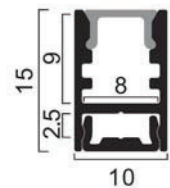

Slim Profile

Material	Alumiun heat sink
Surface	
PC Cover	Opal Disffuser
Light Source	PCB Width 8mm
Width	
Available lenghts	0.5-1-1.5-2 meter length