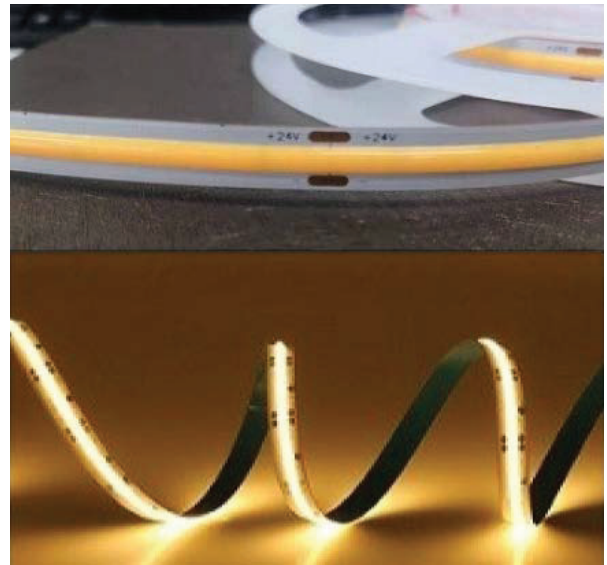

Strip length: CE:500CM UL:32.8FT(24V) | 19.69FT(12V)

Remark

5 meter / reel
Cuttable every 50mm

LED Strip Light

LED STRIP

14.4W/M - 180LEDS/M

Light Source	SMD 3528
Optic	
Wattage [W]	14.4W/M
Beam angle [°]	120°
CCT [K]	2700K/3000K/3500K/4000K/5000K
CRI [Ra]	90+
Luminous flux [lm]	1454/1526/1526/1580/1580 LM/M
MacAdam Step	3
IP rate	20/54/65
Finish	N/A
Material	
Tilting angle	N/A
Pan movement	N/A
Dimensions	W 8mm x L 5000mm
Weight	
Installation	Surface mounted
Driver	Not Included
Driver Input	220V-240V 50-60Hz
Driver Output	24VDC
Dimming type	ON-OFF / Dimmable

End cap with power cord
(Indoor & Outdoor)

Mounting clips

PVC channel

Profile

Profile

LED Strip Light

DOTLESS LED STRIP

10W/M- 512LEDS/M

Strip length: CE:500CM UL:16.4FT

Remark
5 meter / reel
Cutable every 15.63mm

LED Strip Light

NEON FLEX Side view

10W/M

Light Source	LED
Optic	Diffuse
Wattage [W]	10 W/M
Beam angle [°]	120°
CCT [K]	2700K/3000K/3500K/4000K
CRI [Ra]	90
Luminous flux [lm]	170/170/180/190 lm/M
MacAdam Step	3
IP rate	20
Finish	White
Material	Sillicon
Tilting angle	N/A
Pan movement	N/A
Dimensions	W 6mm x H 12mm x L 5000mm
Weight	
Installation	Surface mounted
Driver	Not Included
Driver Input	220V-240V 50-60Hz
Driver Output	24VDC
Dimming type	ON-OFF / 1-10V

Strip length: CE:500cm UL:16.4FT

Remark
Cuttable every 500mm

End cap	
End cap with cables	
End cap with side cables	
Jumper connector	
Splice connector	
Buckle	
Screw	

LED Strip Light

NEON FLEX Led

10W/M

Light Source	LED SMD
Optic	Diffuse
Wattage [W]	10 W/M
Beam angle [°]	120°
CCT [K]	2700K/3000K/4000K/5000K
CRI [Ra]	90
Luminous flux [lm]	590/644/700/740 lm/M
MacAdam Step	3
IP rate	20
Finish	White
Material	Sillicon
Tilting angle	N/A
Pan movement	N/A
Dimensions	W 17mm x H 17mm x L 5000mm
Weight	
Installation	Surface mount
Driver	Not Included
Driver Input	220V-240V 50-60Hz
Driver Output	24VDC
Dimming type	ON-OFF / 1-10V