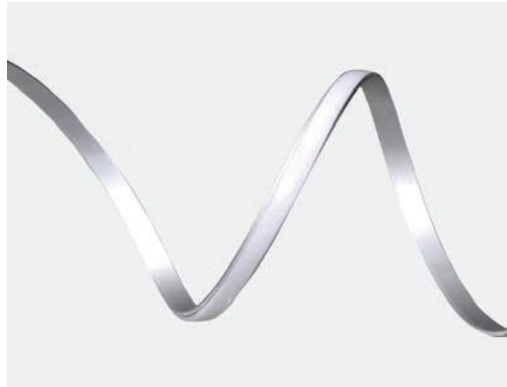

Aluminium Profile

Flat Aluminum Profile

Material	Aluminum heat sink
Surface	
PC Cover	Opal Disffuser
Light Source	PCB Width 10mm
Width	
Available lenghts	0.5-1-1.5-2 meter length

U-Aluminum Profile

Material	Alumiun heat sink
Surface	
PC Cover	Opal Disffuser
Light Source	PCB Width 16mm
Width	
Available lenghts	0.5-1-1.5-2 meter length

90D Aluminium Profile

Material	Aluminum heat sink
Surface	
PC Cover	Opal Diffuser
Light Source	PCB Width 10mm
Width	
Available lenghts	0.5-1-1.5-2 meter length

Aluminium Profile

Bendable Profile

Material	Aluminum heat sink
Surface	
PC Cover	Opal Disffuser
Light Source	PCB Width 10mm
Width	
Available lenghts	0.5-1-1.5-2 meter length