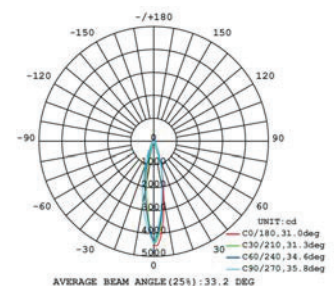

Remark
Max in connection 10M

LED Strip Light

LED STRIP with lens

18W/M

Light Source	LED Chip (21 LED/Section)
Optic	LENS
Wattage [W]	18W/M
Beam angle [°]	30°
CCT [K]	1800-6500K
CRI [Ra]	94+
Luminous flux [lm]	1174 lm/m
MacAdam Step	3
IP rate	67 (silicone encapsulation)
Finish	N/A
Material	N/A
Tilting angle	N/A
Pan movement	N/A
Dimensions	W 20mm x L 2000mm
Weight	
Installation	Surface mounted
Driver	Not Included
Driver Input	220V-240V 50-60Hz
Driver Output	24VDC
Dimming type	ON-OFF

Remark
Cuttable every 167mm

LED Strip Light

LED STRIP with lens

21W/M

Light Source	LED Chip (21 LED/Section)
Optic	LENS
Wattage [W]	21W/M
Beam angle [°]	10°x45°
CCT [K]	1800-6500K
CRI [Ra]	94+
Luminous flux [lm]	1265 lm/m
MacAdam Step	3
IP rate	67 (silicone encapsulation)
Finish	N/A
Material	N/A
Tilting angle	N/A
Pan movement	N/A
Dimensions	W 20mm x L 2000mm
Weight	
Installation	Surface mounted
Driver	Not Included
Driver Input	220V-240V 50-60Hz
Driver Output	24VDC
Dimming type	ON-OFF