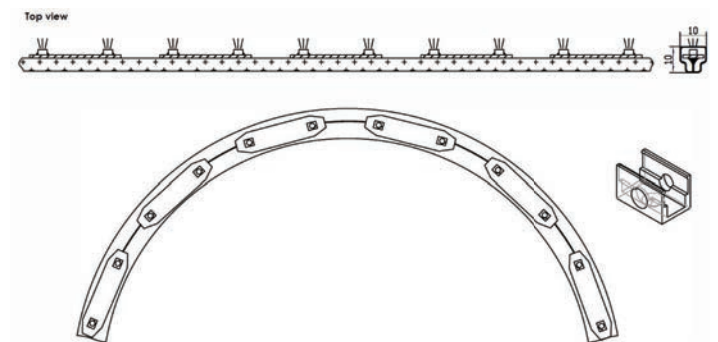

Strip length: CE:500CM UL:16.4FT

Remark
5 meter / reel
Cutable every 15.63mm

LED Strip Light

NEON FLEX Side view

10W/M

Light Source	LED
Optic	Diffuse
Wattage [W]	10 W/M
Beam angle [°]	120°
CCT [K]	2700K/3000K/3500K/4000K
CRI [Ra]	90
Luminous flux [lm]	170/170/180/190 lm/M
MacAdam Step	3
IP rate	20
Finish	White
Material	Sillicon
Tilting angle	N/A
Pan movement	N/A
Dimensions	W 6mm x H 12mm x L 5000mm
Weight	
Installation	Surface mounted
Driver	Not Included
Driver Input	220V-240V 50-60Hz
Driver Output	24VDC
Dimming type	ON-OFF / 1-10V

Strip length: CE:500cm UL:16.4FT

Remark
Cuttable every 500mm

End cap	
End cap with cables	
End cap with side cables	
Jumper connector	
Splice connector	
Buckle	
Screw	

LED Strip Light

NEON FLEX Led

10W/M

Light Source	LED SMD
Optic	Diffuse
Wattage [W]	10 W/M
Beam angle [°]	120°
CCT [K]	2700K/3000K/4000K/5000K
CRI [Ra]	90
Luminous flux [lm]	590/644/700/740 lm/M
MacAdam Step	3
IP rate	20
Finish	White
Material	Sillicon
Tilting angle	N/A
Pan movement	N/A
Dimensions	W 17mm x H 17mm x L 5000mm
Weight	
Installation	Surface mount
Driver	Not Included
Driver Input	220V-240V 50-60Hz
Driver Output	24VDC
Dimming type	ON-OFF / 1-10V

Remark

Cutable every 500mm
With two mounting clips per meter

Buckle	
Screw	

LED Bendable Linear

ZEPFLEX

Light Source	LED Module
Optic	-
Wattage [W]	15W/M
Beam angle [°]	120
CCT [K]	2400K/2700K/3000K/3500K/4000K
CRI [Ra]	90+
Luminous flux [lm]	3250/3960/4080/4080/4250 lm
MacAdam Step	3
IP rate	IP67
Finish	
Material	
Tilting angle	-
Pan movement	-
Dimensions	W 10mm x H 10mm x L 3000mm
Weight	-
Installation	Surface mounted
Driver	Remote, Not Included
Driver Input	24VDC
Driver Output	
Dimming type	On-Off / DALI / 1-10V

Remark

Every cut unit is per 2pcs LED
Light strip must be cut only on the indicated mark

Wiring Diagram

Wiring Diagram w. dimming

LED Module

Mounting Clips

Zeplinn reserves the right to make technical & design changes without notice