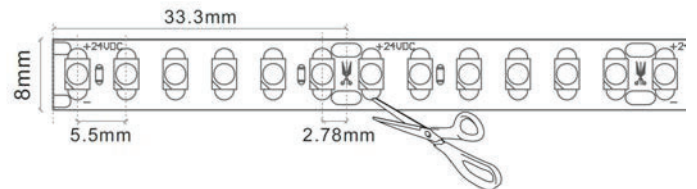

LED STRIP

9.6W/M - 120LEDS/M

Light Source	SMD 3528
Optic	-
Wattage [W]	9.6W/M
Beam angle [°]	120°
CCT [K]	2700K/3000K/3500K/4000K/5000K
CRI [Ra]	90+
Luminous flux [lm]	740/740/740/768/768 LM/M
MacAdam Step	3
IP rate	20/54/65/67/68
Finish	N/A
Material	
Tilting angle	N/A
Pan movement	N/A
Dimensions	W 8mm x L 5000mm
Weight	
Installation	Surface mounted
Driver	Not Included
Driver Input	220V-240V 50-60Hz
Driver Output	24VDC
Dimming type	ON-OFF / Dimmable

Strip length: CE:500CM UL:32.8FT(24V) | 19.69FT(12V)

Remark

5 meter / reel
Cuttable every 50mm

LED Strip Light

LED STRIP

14.4W/M - 180LEDS/M

Light Source	SMD 3528
Optic	
Wattage [W]	14.4W/M
Beam angle [°]	120°
CCT [K]	2700K/3000K/3500K/4000K/5000K
CRI [Ra]	90+
Luminous flux [lm]	1454/1526/1526/1580/1580 LM/M
MacAdam Step	3
IP rate	20/54/65
Finish	N/A
Material	
Tilting angle	N/A
Pan movement	N/A
Dimensions	W 8mm x L 5000mm
Weight	
Installation	Surface mounted
Driver	Not Included
Driver Input	220V-240V 50-60Hz
Driver Output	24VDC
Dimming type	ON-OFF / Dimmable

Strip length: CE:500CM UL:22.63FT(24V) | 13.12FT(12V)

Remark

5 meter / reel
Cuttable every 33.3mm

LED Strip Light

LED STRIP PITCHLESS

14.4W/M - 240LEDS/M

Light Source	SMD 3528
Optic	
Wattage [W]	14.4W/M
Beam angle [°]	120°
CCT [K]	2700K/3000K/3500K/4000K/5000K
CRI [Ra]	90+
Luminous flux [lm]	1669/1669/1700/1723/1723 LM/M
MacAdam Step	3
IP rate	20/54/65/67/68
Finish	N/A
Material	
Tilting angle	N/A
Pan movement	N/A
Dimensions	W 8mm x L 5000mm
Weight	
Installation	Surface mounted
Driver	Not Included
Driver Input	220V-240V 50-60Hz
Driver Output	24VDC
Dimming type	ON-OFF / Dimmable