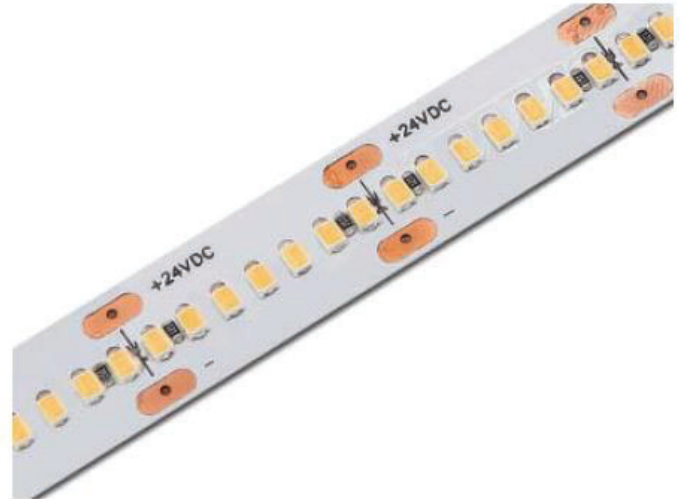

Strip length: CE:500CM UL:16.4FT

Remark

5 meter / reel
Cuttable every 26.3mm

LED Strip Light

ULTRA SLIM LED STRIP

12W/M - 266LEDS/M

Light Source	SMD 2216
Optic	
Wattage [W]	12W/M
Beam angle [°]	120°
CCT [K]	2700K/3000K/3500K/4000K/5000K
CRI [Ra]	90+
Luminous flux [lm]	1050/1050/1050/1200/1200 LM/M
MacAdam Step	3
IP rate	20/54
Finish	N/A
Material	
Tilting angle	N/A
Pan movement	N/A
Dimensions	W 4mm x L 5000mm
Weight	
Installation	Surface mounted
Driver	Not Included
Driver Input	220V-240V 50-60Hz
Driver Output	24VDC
Dimming type	ON-OFF / Dimmable

Strip length: CE:500CM UL:16.4FT

Remark

5 meter / reel
Cuttable every 26.3mm

LED Strip Light

HIGH DENSITY LED STRIP

23W/M - 364LEDS/M

Light Source	SMD 2216
Optic	
Wattage [W]	23W/M
Beam angle [°]	120°
CCT [K]	2700K/3000K/3500K/4000K/5000K
CRI [Ra]	90+
Luminous flux [lm]	2185/2185/2185/2229/2254 LM/M
MacAdam Step	3
IP rate	20/54/65
Finish	N/A
Material	
Tilting angle	N/A
Pan movement	N/A
Dimensions	W 10mm x L 5000mm
Weight	
Installation	Surface mounted
Driver	Not Included
Driver Input	220V-240V 50-60Hz
Driver Output	24VDC
Dimming type	ON-OFF / Dimmable

Strip length: CE:500CM UL:13.12FT

Remark

5 meter / reel
Cuttable every 19.2mm

LED Strip Light

LED STRIP OUTDOOR

15mm width

Light Source	SMD 3528
Optic	
Wattage [W]	8W/M
Beam angle [°]	120°
CCT [K]	2700K/3000K/4000K/6500K
CRI [Ra]	90+
Luminous flux [lm]	520lm
MacAdam Step	3
IP rate	65
Finish	N/A
Material	
Tilting angle	N/A
Pan movement	N/A
Dimensions	W15 mm x L 50000mm x H6.5mm
Weight	
Installation	Surface mounted
Driver	Direct AC
Driver Input	220V-240V 50-60Hz
Driver Output	
Dimming type	ON-OFF/ 1-10V