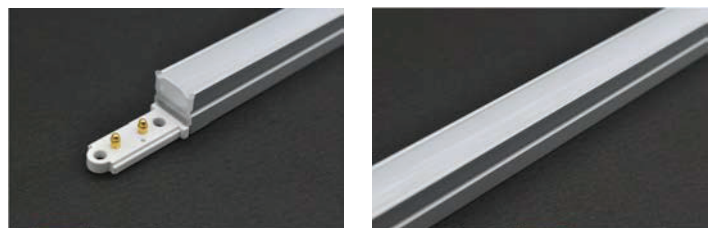

LED Strip Light

LED Cline Bar

Light Source	SMD 2216
Optic	Diffuser
Wattage [W]	1W/2W/3W/6W/9W/12W
Beam angle [°]	N/A
CCT [K]	2700K/3000K/3500K/4000K/6000K
CRI [Ra]	90+
Luminous flux [lm]	65/130/195/390/580/750 lm
MacAdam Step	3
IP rate	IP 20
Finish	Silver
Material	Aluminium
Tilting angle	N/A
Pan movement	N/A
Dimensions	*refer to table below
Weight	
Installation	Surface or recessed mounted
Driver	Not Included
Driver Input	220V-240V 50-60Hz
Driver Output	24VDC
Dimming type	ON-OFF

Remark
Max in connection 10M