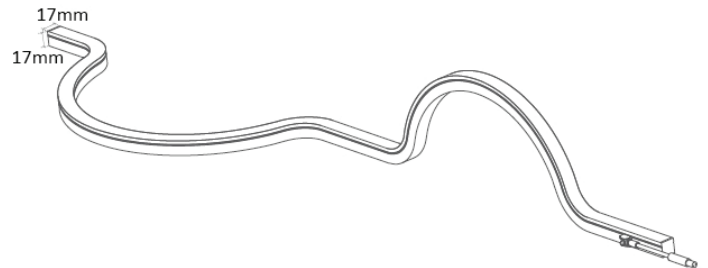

Strip length: CE:500CM UL:16.4FT

Remark
5 meter / reel
Cutable every 15.63mm

LED Strip Light

NEON FLEX Side view

10W/M

Light Source	LED
Optic	Diffuse
Wattage [W]	10 W/M
Beam angle [°]	120°
CCT [K]	2700K/3000K/3500K/4000K
CRI [Ra]	90
Luminous flux [lm]	170/170/180/190 lm/M
MacAdam Step	3
IP rate	20
Finish	White
Material	Sillicon
Tilting angle	N/A
Pan movement	N/A
Dimensions	W 6mm x H 12mm x L 5000mm
Weight	
Installation	Surface mounted
Driver	Not Included
Driver Input	220V-240V 50-60Hz
Driver Output	24VDC
Dimming type	ON-OFF / 1-10V

Strip length: CE:500cm UL:16.4FT

Remark
Cuttable every 500mm

End cap	
End cap with cables	
End cap with side cables	
Jumper connector	
Splice connector	
Buckle	
Screw	

LED Strip Light

NEON FLEX Led

10W/M

Light Source	LED SMD
Optic	Diffuse
Wattage [W]	10 W/M
Beam angle [°]	120°
CCT [K]	2700K/3000K/4000K/5000K
CRI [Ra]	90
Luminous flux [lm]	590/644/700/740 lm/M
MacAdam Step	3
IP rate	20
Finish	White
Material	Sillicon
Tilting angle	N/A
Pan movement	N/A
Dimensions	W 17mm x H 17mm x L 5000mm
Weight	
Installation	Surface mount
Driver	Not Included
Driver Input	220V-240V 50-60Hz
Driver Output	24VDC
Dimming type	ON-OFF / 1-10V

Remark

Cutable every 500mm
With two mounting clips per meter

Buckle	
Screw	

LED Bendable Linear

ZEPFLEX

Light Source	LED Module
Optic	-
Wattage [W]	15W/M
Beam angle [°]	120
CCT [K]	2400K/2700K/3000K/3500K/4000K
CRI [Ra]	90+
Luminous flux [lm]	3250/3960/4080/4080/4250 lm
MacAdam Step	3
IP rate	IP67
Finish	
Material	
Tilting angle	-
Pan movement	-
Dimensions	W 10mm x H 10mm x L 3000mm
Weight	-
Installation	Surface mounted
Driver	Remote, Not Included
Driver Input	24VDC
Driver Output	
Dimming type	On-Off / DALI / 1-10V