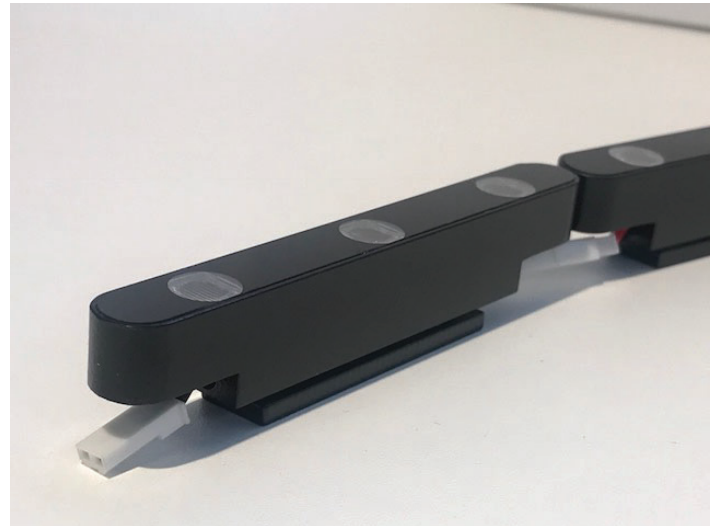

Option 1
Fixed

Option 2
Adjustable

Remark

Available Lengths: 200mm - 300mm - 500mm - 1000mm
More options are available upon request and based on MOQ.

LED Linear Light

Asymmetric wallwasher 30W

Light Source	High power LED
Optic	Lens
Wattage [W]	30W
Beam angle [°]	25° + 40° / 25° + 25x45°
CCT [K]	2700K/3000K/4000K/5000K/5700K
CRI [Ra]	90+
Luminous flux [lm]	2100lm
MacAdam Step	3
IP rate	67
Finish	Black / White
Material	Aluminium & Steel
Tilting angle	±35°
Pan movement	-
Dimensions	W40 x L 500 x H 47 mm
Weight	-
Installation	Surface Mounted
Driver	Remote, Constant Voltage
Driver Input	-
Driver Output	DC24V
Dimming type	ON/OFF / 1-10V / DALI

Remark

Available Lengths: 200mm - 300mm - 500mm - 1000mm
 More options are available upon request and based on MOQ.

LED Graze Light

Mini Bamboo Flex

For curved installation - 30W/M

Light Source	High power LED
Optic	Lens
Wattage [W]	30W/M
Beam angle [°]	15° /25°/25°x50°
CCT [K]	2400K/2700K/3000K/4000K
CRI [Ra]	90+
Luminous flux [lm]	100lm / LED
MacAdam Step	3
IP rate	20/54
Finish	Black / White
Material	Aluminium & Steel
Tilting angle	±35°
Pan movement	-
Dimensions	W12 x L 100 x H 21.5 mm
Weight	-
Installation	Surface Mounted
Driver	Remote, Constant Voltage
Driver Input	-
Driver Output	DC12V
Dimming type	ON/OFF / 1-10V / DALI

Option 1
Without louver

Option 2
With louver

Remark

Maximum 6 plugged on the same circuit

Magnetic fixation

Louver in Option

Louver

Magnetic plate