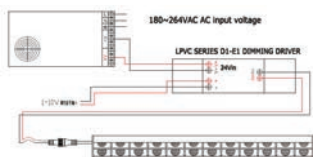

Remark

Available Lengths: 200mm - 300mm - 500mm - 1000mm
More options are available upon request and based on MOQ.