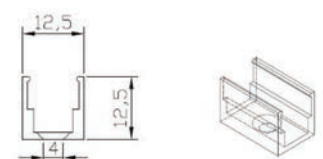

Strip length: CE:500cm UL:16.4FT

Remark
Cuttable every 500mm

End cap	
End cap with cables	
End cap with side cables	
Jumper connector	
Splice connector	
Buckle	
Screw	

LED Strip Light

NEON FLEX Led

10W/M

Light Source	LED SMD
Optic	Diffuse
Wattage [W]	10 W/M
Beam angle [°]	120°
CCT [K]	2700K/3000K/4000K/5000K
CRI [Ra]	90
Luminous flux [lm]	590/644/700/740 lm/M
MacAdam Step	3
IP rate	20
Finish	White
Material	Sillicon
Tilting angle	N/A
Pan movement	N/A
Dimensions	W 17mm x H 17mm x L 5000mm
Weight	
Installation	Surface mount
Driver	Not Included
Driver Input	220V-240V 50-60Hz
Driver Output	24VDC
Dimming type	ON-OFF / 1-10V

Remark

Cutable every 500mm
With two mounting clips per meter

Buckle	
Screw	

LED Bendable Linear

ZEPFLEX

Light Source	LED Module
Optic	-
Wattage [W]	15W/M
Beam angle [°]	120
CCT [K]	2400K/2700K/3000K/3500K/4000K
CRI [Ra]	90+
Luminous flux [lm]	3250/3960/4080/4080/4250 lm
MacAdam Step	3
IP rate	IP67
Finish	
Material	
Tilting angle	-
Pan movement	-
Dimensions	W 10mm x H 10mm x L 3000mm
Weight	-
Installation	Surface mounted
Driver	Remote, Not Included
Driver Input	24VDC
Driver Output	
Dimming type	On-Off / DALI / 1-10V

Remark

Every cut unit is per 2pcs LED
Light strip must be cut only on the indicated mark

Wiring Diagram

Wiring Diagram w. dimming

LED Module

Mounting Clips

Zeplinn reserves the right to make technical & design changes without notice