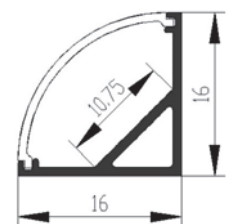

90D Aluminium Profile

Material	Aluminum heat sink
Surface	
PC Cover	Opal Diffuser
Light Source	PCB Width 10mm
Width	
Available lenghts	0.5-1-1.5-2 meter length