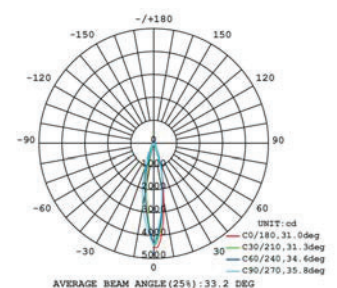

Remark
Max in connection 10M

LED Strip Light

LED STRIP with lens

18W/M

Light Source	LED Chip (21 LED/Section)
Optic	LENS
Wattage [W]	18W/M
Beam angle [°]	30°
CCT [K]	1800-6500K
CRI [Ra]	94+
Luminous flux [lm]	1174 lm/m
MacAdam Step	3
IP rate	67 (silicone encapsulation)
Finish	N/A
Material	N/A
Tilting angle	N/A
Pan movement	N/A
Dimensions	W 20mm x L 2000mm
Weight	
Installation	Surface mounted
Driver	Not Included
Driver Input	220V-240V 50-60Hz
Driver Output	24VDC
Dimming type	ON-OFF

Remark
Cuttable every 167mm

LED Strip Light

LED STRIP with lens

21W/M

Light Source	LED Chip (21 LED/Section)
Optic	LENS
Wattage [W]	21W/M
Beam angle [°]	10°x45°
CCT [K]	1800-6500K
CRI [Ra]	94+
Luminous flux [lm]	1265 lm/m
MacAdam Step	3
IP rate	67 (silicone encapsulation)
Finish	N/A
Material	N/A
Tilting angle	N/A
Pan movement	N/A
Dimensions	W 20mm x L 2000mm
Weight	
Installation	Surface mounted
Driver	Not Included
Driver Input	220V-240V 50-60Hz
Driver Output	24VDC
Dimming type	ON-OFF

Remark
Cuttable every 500mm

LED Linear Light

Rigid Slim Linear 15W

Light Source	High power LED
Optic	Lens
Wattage [W]	15W
Beam angle [°]	15° /30°
CCT [K]	2700K/3000K/4000K/5000K
CRI [Ra]	90+
Luminous flux [lm]	1300lm
MacAdam Step	3
IP rate	20
Finish	Black
Material	Aluminium & Steel
Tilting angle	±30°
Pan movement	-
Dimensions	L500 x W12 x H 15mm
Weight	-
Installation	Surface Mounted
Driver	Remote, Constant Voltage
Driver Input	-
Driver Output	DC24V
Dimming type	ON/OFF / 1-10V

Remark

Available Lengths: 200mm - 300mm - 500mm - 1000mm

LED Linear Light

Wallwasher 28W

Light Source	High power LED
Optic	Lens
Wattage [W]	28W
Beam angle [°]	15° /30°/40°
CCT [K]	2400K/2700K/3000K/4000K/5000K
CRI [Ra]	90+
Luminous flux [lm]	2580lm
MacAdam Step	3
IP rate	20
Finish	Black / White
Material	Aluminium & Steel
Tilting angle	±35°
Pan movement	-
Dimensions	W40 x L 500 x H 55 mm
Weight	-
Installation	Surface Mounted
Driver	Remote, Constant Voltage
Driver Input	-
Driver Output	DC24V
Dimming type	ON/OFF / 1-10V / DALI