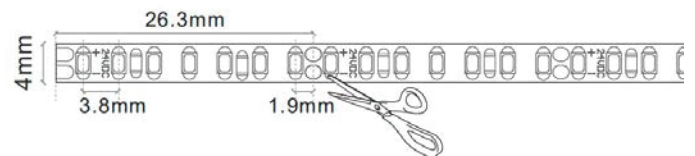

Strip length: CE:500CM UL:13.12FT

Remark

5 meter / reel
Cuttable every 19.2mm

LED Strip Light

LED STRIP OUTDOOR

15mm width

Light Source	SMD 3528
Optic	
Wattage [W]	8W/M
Beam angle [°]	120°
CCT [K]	2700K/3000K/4000K/6500K
CRI [Ra]	90+
Luminous flux [lm]	520lm
MacAdam Step	3
IP rate	65
Finish	N/A
Material	
Tilting angle	N/A
Pan movement	N/A
Dimensions	W15 mm x L 50000mm x H6.5mm
Weight	
Installation	Surface mounted
Driver	Direct AC
Driver Input	220V-240V 50-60Hz
Driver Output	
Dimming type	ON-OFF/ 1-10V

Light Source	SMD 2216
Optic	-
Wattage [W]	10W/M
Beam angle [°]	120°
CCT [K]	2700K/3000K/3500K/4000K/5000K
CRI [Ra]	90+
Luminous flux [lm]	
MacAdam Step	3
IP rate	20/54
Finish	N/A
Material	
Tilting angle	N/A
Pan movement	N/A
Dimensions	W 8mm x L 5000mm
Weight	
Installation	Surface mounted
Driver	Not Included
Driver Input	220V-240V 50-60Hz
Driver Output	24VDC
Dimming type	ON-OFF

Strip length: CE:500CM UL:16.4FT

Remark
5 meter / reel
Cutable every 15.63mm

LED Strip Light

NEON FLEX Side view

10W/M

Light Source	LED
Optic	Diffuse
Wattage [W]	10 W/M
Beam angle [°]	120°
CCT [K]	2700K/3000K/3500K/4000K
CRI [Ra]	90
Luminous flux [lm]	170/170/180/190 lm/M
MacAdam Step	3
IP rate	20
Finish	White
Material	Sillicon
Tilting angle	N/A
Pan movement	N/A
Dimensions	W 6mm x H 12mm x L 5000mm
Weight	
Installation	Surface mounted
Driver	Not Included
Driver Input	220V-240V 50-60Hz
Driver Output	24VDC
Dimming type	ON-OFF / 1-10V