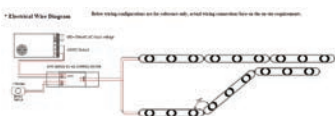

Option 1
Without louver

Option 2
With louver

Remark

Maximum 6 plugged on the same circuit

Magnetic fixation

Louver in Option

Louver

Magnetic plate

Aluminium Profile

Flat Aluminum Profile

Material	Aluminum heat sink
Surface	
PC Cover	Opal Disffuser
Light Source	PCB Width 10mm
Width	
Available lenghts	0.5-1-1.5-2 meter length

U-Aluminum Profile

Material	Alumiun heat sink
Surface	
PC Cover	Opal Disffuser
Light Source	PCB Width 16mm
Width	
Available lenghts	0.5-1-1.5-2 meter length