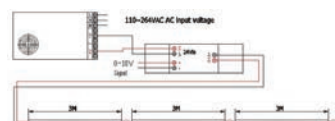

Strip length: CE:500cm UL:16.4FT

Remark
Cuttable every 500mm

End cap	
End cap with cables	
End cap with side cables	
Jumper connector	
Splice connector	
Buckle	
Screw	

LED Strip Light

NEON FLEX Led

10W/M

Light Source	LED SMD
Optic	Diffuse
Wattage [W]	10 W/M
Beam angle [°]	120°
CCT [K]	2700K/3000K/4000K/5000K
CRI [Ra]	90
Luminous flux [lm]	590/644/700/740 lm/M
MacAdam Step	3
IP rate	20
Finish	White
Material	Sillicon
Tilting angle	N/A
Pan movement	N/A
Dimensions	W 17mm x H 17mm x L 5000mm
Weight	
Installation	Surface mount
Driver	Not Included
Driver Input	220V-240V 50-60Hz
Driver Output	24VDC
Dimming type	ON-OFF / 1-10V

Remark

Cutable every 500mm
With two mounting clips per meter

Buckle	
Screw	

LED Bendable Linear

ZEPFLEX

Light Source	LED Module
Optic	-
Wattage [W]	15W/M
Beam angle [°]	120
CCT [K]	2400K/2700K/3000K/3500K/4000K
CRI [Ra]	90+
Luminous flux [lm]	3250/3960/4080/4080/4250 lm
MacAdam Step	3
IP rate	IP67
Finish	
Material	
Tilting angle	-
Pan movement	-
Dimensions	W 10mm x H 10mm x L 3000mm
Weight	-
Installation	Surface mounted
Driver	Remote, Not Included
Driver Input	24VDC
Driver Output	
Dimming type	On-Off / DALI / 1-10V

Remark

Every cut unit is per 2pcs LED
Light strip must be cut only on the indicated mark

Wiring Diagram

Wiring Diagram w. dimming

LED Module

Mounting Clips

Zeplinn reserves the right to make technical & design changes without notice