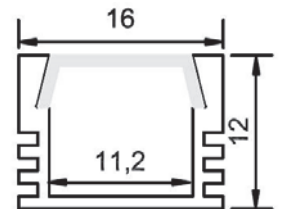

Aluminium Profile

Flat Aluminum Profile

Material	Aluminum heat sink
Surface	
PC Cover	Opal Disffuser
Light Source	PCB Width 10mm
Width	
Available lenghts	0.5-1-1.5-2 meter length

U-Aluminum Profile

Material	Alumiun heat sink
Surface	
PC Cover	Opal Disffuser
Light Source	PCB Width 16mm
Width	
Available lenghts	0.5-1-1.5-2 meter length

90D Aluminium Profile

Material	Aluminum heat sink
Surface	
PC Cover	Opal Diffuser
Light Source	PCB Width 10mm
Width	
Available lenghts	0.5-1-1.5-2 meter length

Aluminium Profile

Bendable Profile

Material	Aluminum heat sink
Surface	
PC Cover	Opal Disffuser
Light Source	PCB Width 10mm
Width	
Available lenghts	0.5-1-1.5-2 meter length