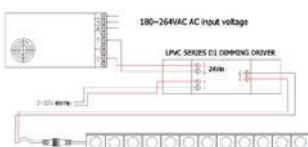

Remark

Available Lengths: 200mm - 300mm - 500mm - 1000mm

LED Linear Light

Wallwasher 28W

Light Source	High power LED
Optic	Lens
Wattage [W]	28W
Beam angle [°]	15° /30°/40°
CCT [K]	2400K/2700K/3000K/4000K/5000K
CRI [Ra]	90+
Luminous flux [lm]	2580lm
MacAdam Step	3
IP rate	20
Finish	Black / White
Material	Aluminium & Steel
Tilting angle	±35°
Pan movement	-
Dimensions	W40 x L 500 x H 55 mm
Weight	-
Installation	Surface Mounted
Driver	Remote, Constant Voltage
Driver Input	-
Driver Output	DC24V
Dimming type	ON/OFF / 1-10V / DALI

Option 1
Fixed

Option 2
Adjustable

Remark

Available Lengths: 200mm - 300mm - 500mm - 1000mm
More options are available upon request and based on MOQ.

LED Linear Light

Asymmetric wallwasher 30W

Light Source	High power LED
Optic	Lens
Wattage [W]	30W
Beam angle [°]	25° + 40° / 25° + 25x45°
CCT [K]	2700K/3000K/4000K/5000K/5700K
CRI [Ra]	90+
Luminous flux [lm]	2100lm
MacAdam Step	3
IP rate	67
Finish	Black / White
Material	Aluminium & Steel
Tilting angle	±35°
Pan movement	-
Dimensions	W40 x L 500 x H 47 mm
Weight	-
Installation	Surface Mounted
Driver	Remote, Constant Voltage
Driver Input	-
Driver Output	DC24V
Dimming type	ON/OFF / 1-10V / DALI