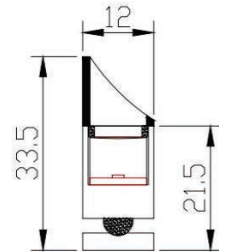

Remark

Available Lengths: 200mm - 300mm - 500mm - 1000mm

LED Linear Light

Wallwasher 28W

Light Source	High power LED
Optic	Lens
Wattage [W]	28W
Beam angle [°]	15° /30°/40°
CCT [K]	2400K/2700K/3000K/4000K/5000K
CRI [Ra]	90+
Luminous flux [lm]	2580lm
MacAdam Step	3
IP rate	20
Finish	Black / White
Material	Aluminium & Steel
Tilting angle	±35°
Pan movement	-
Dimensions	W40 x L 500 x H 55 mm
Weight	-
Installation	Surface Mounted
Driver	Remote, Constant Voltage
Driver Input	-
Driver Output	DC24V
Dimming type	ON/OFF / 1-10V / DALI

Option 1
Fixed

Option 2
Adjustable

Remark

Available Lengths: 200mm - 300mm - 500mm - 1000mm
More options are available upon request and based on MOQ.

LED Linear Light

Asymmetric wallwasher 30W

Light Source	High power LED
Optic	Lens
Wattage [W]	30W
Beam angle [°]	25° + 40° / 25° + 25x45°
CCT [K]	2700K/3000K/4000K/5000K/5700K
CRI [Ra]	90+
Luminous flux [lm]	2100lm
MacAdam Step	3
IP rate	67
Finish	Black / White
Material	Aluminium & Steel
Tilting angle	±35°
Pan movement	-
Dimensions	W40 x L 500 x H 47 mm
Weight	-
Installation	Surface Mounted
Driver	Remote, Constant Voltage
Driver Input	-
Driver Output	DC24V
Dimming type	ON/OFF / 1-10V / DALI

Remark

Available Lengths: 200mm - 300mm - 500mm - 1000mm
 More options are available upon request and based on MOQ.

LED Graze Light

Mini Bamboo Flex

For curved installation - 30W/M

Light Source	High power LED
Optic	Lens
Wattage [W]	30W/M
Beam angle [°]	15° /25°/25°x50°
CCT [K]	2400K/2700K/3000K/4000K
CRI [Ra]	90+
Luminous flux [lm]	100lm / LED
MacAdam Step	3
IP rate	20/54
Finish	Black / White
Material	Aluminium & Steel
Tilting angle	±35°
Pan movement	-
Dimensions	W12 x L 100 x H 21.5 mm
Weight	-
Installation	Surface Mounted
Driver	Remote, Constant Voltage
Driver Input	-
Driver Output	DC12V
Dimming type	ON/OFF / 1-10V / DALI

Option 1
Without louver

Option 2
With louver

Remark

Maximum 6 plugged on the same circuit

Magnetic fixation

Louver in Option

Louver

Magnetic plate