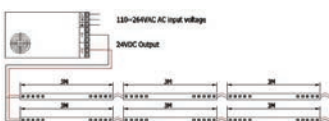

Strip length: CE:500cm UL:16.4FT

Remark
Cuttable every 500mm

End cap	
End cap with cables	
End cap with side cables	
Jumper connector	
Splice connector	
Buckle	
Screw	

LED Strip Light

NEON FLEX Led

10W/M

Light Source	LED SMD
Optic	Diffuse
Wattage [W]	10 W/M
Beam angle [°]	120°
CCT [K]	2700K/3000K/4000K/5000K
CRI [Ra]	90
Luminous flux [lm]	590/644/700/740 lm/M
MacAdam Step	3
IP rate	20
Finish	White
Material	Sillicon
Tilting angle	N/A
Pan movement	N/A
Dimensions	W 17mm x H 17mm x L 5000mm
Weight	
Installation	Surface mount
Driver	Not Included
Driver Input	220V-240V 50-60Hz
Driver Output	24VDC
Dimming type	ON-OFF / 1-10V

Remark

Cutable every 500mm
With two mounting clips per meter

Buckle	
Screw	

LED Bendable Linear

ZEPFLEX

Light Source	LED Module
Optic	-
Wattage [W]	15W/M
Beam angle [°]	120
CCT [K]	2400K/2700K/3000K/3500K/4000K
CRI [Ra]	90+
Luminous flux [lm]	3250/3960/4080/4080/4250 lm
MacAdam Step	3
IP rate	IP67
Finish	
Material	
Tilting angle	-
Pan movement	-
Dimensions	W 10mm x H 10mm x L 3000mm
Weight	-
Installation	Surface mounted
Driver	Remote, Not Included
Driver Input	24VDC
Driver Output	
Dimming type	On-Off / DALI / 1-10V

Remark

Every cut unit is per 2pcs LED
Light strip must be cut only on the indicated mark

Wiring Diagram

Wiring Diagram w. dimming

LED Module

Mounting Clips

Zeplinn reserves the right to make technical & design changes without notice