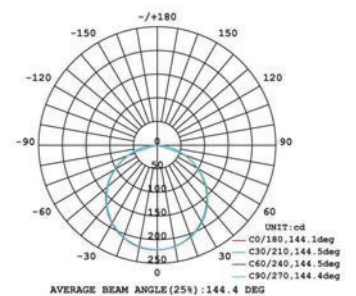

Remark

Cutable every 500mm
With two mounting clips per meter

Buckle	
Screw