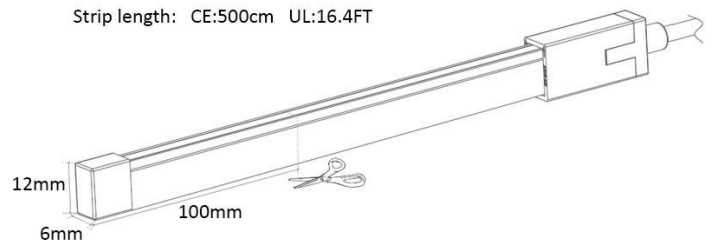

Strip length: CE:500CM UL:16.4FT

Remark
5 meter / reel
Cutable every 15.63mm

LED Strip Light

NEON FLEX Side view

10W/M

Light Source	LED
Optic	Diffuse
Wattage [W]	10 W/M
Beam angle [°]	120°
CCT [K]	2700K/3000K/3500K/4000K
CRI [Ra]	90
Luminous flux [lm]	170/170/180/190 lm/M
MacAdam Step	3
IP rate	20
Finish	White
Material	Sillicon
Tilting angle	N/A
Pan movement	N/A
Dimensions	W 6mm x H 12mm x L 5000mm
Weight	
Installation	Surface mounted
Driver	Not Included
Driver Input	220V-240V 50-60Hz
Driver Output	24VDC
Dimming type	ON-OFF / 1-10V

Strip length: CE:500cm UL:16.4FT

Remark
Cuttable every 500mm

End cap	
End cap with cables	
End cap with side cables	
Jumper connector	
Splice connector	
Buckle	
Screw	

LED Strip Light

NEON FLEX Led

10W/M

Light Source	LED SMD
Optic	Diffuse
Wattage [W]	10 W/M
Beam angle [°]	120°
CCT [K]	2700K/3000K/4000K/5000K
CRI [Ra]	90
Luminous flux [lm]	590/644/700/740 lm/M
MacAdam Step	3
IP rate	20
Finish	White
Material	Sillicon
Tilting angle	N/A
Pan movement	N/A
Dimensions	W 17mm x H 17mm x L 5000mm
Weight	
Installation	Surface mount
Driver	Not Included
Driver Input	220V-240V 50-60Hz
Driver Output	24VDC
Dimming type	ON-OFF / 1-10V