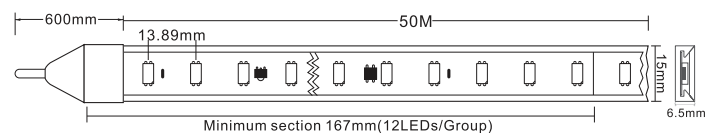

Strip length: CE:500CM UL:32.8FT(24V) | 19.69FT(12V)

Remark

5 meter / reel
Cuttable every 50mm

LED Strip Light

LED STRIP

14.4W/M - 180LEDS/M

Light Source	SMD 3528
Optic	
Wattage [W]	14.4W/M
Beam angle [°]	120°
CCT [K]	2700K/3000K/3500K/4000K/5000K
CRI [Ra]	90+
Luminous flux [lm]	1454/1526/1526/1580/1580 LM/M
MacAdam Step	3
IP rate	20/54/65
Finish	N/A
Material	
Tilting angle	N/A
Pan movement	N/A
Dimensions	W 8mm x L 5000mm
Weight	
Installation	Surface mounted
Driver	Not Included
Driver Input	220V-240V 50-60Hz
Driver Output	24VDC
Dimming type	ON-OFF / Dimmable

Strip length: CE:500CM UL:13.12FT

Remark

5 meter / reel
Cuttable every 19.2mm

LED Strip Light

LED STRIP OUTDOOR

15mm width

Light Source	SMD 3528
Optic	
Wattage [W]	8W/M
Beam angle [°]	120°
CCT [K]	2700K/3000K/4000K/6500K
CRI [Ra]	90+
Luminous flux [lm]	520lm
MacAdam Step	3
IP rate	65
Finish	N/A
Material	
Tilting angle	N/A
Pan movement	N/A
Dimensions	W15 mm x L 50000mm x H6.5mm
Weight	
Installation	Surface mounted
Driver	Direct AC
Driver Input	220V-240V 50-60Hz
Driver Output	
Dimming type	ON-OFF/ 1-10V

Light Source	SMD 3056
Optic	
Wattage [W]	14W/M
Beam angle [°]	120°
CCT [K]	5000K
CRI [Ra]	80+
Luminous flux [lm]	1400lm/m
MacAdam Step	3
IP rate	IP65
Finish	N/A
Material	
Tilting angle	N/A
Pan movement	N/A
Dimensions	W15 mm x L 50000mm x H6.5mm
Weight	
Installation	Surface mounted
Driver	Direct AC
Driver Input	220V-240V 50-60Hz
Driver Output	
Dimming type	ON-OFF/ 1-10V