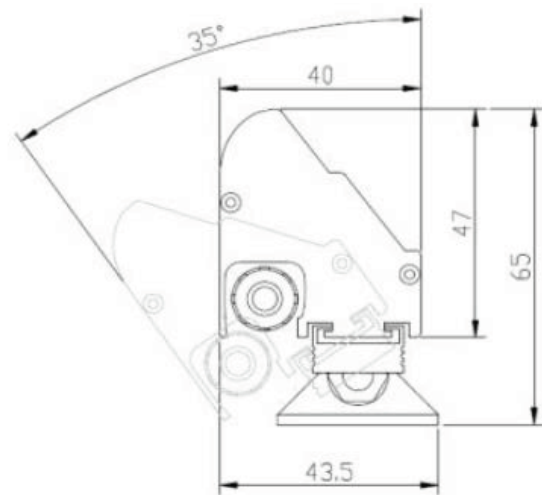

Remark
Cuttable every 500mm

LED Linear Light

Rigid Slim Linear 15W

Light Source	High power LED
Optic	Lens
Wattage [W]	15W
Beam angle [°]	15° /30°
CCT [K]	2700K/3000K/4000K/5000K
CRI [Ra]	90+
Luminous flux [lm]	1300lm
MacAdam Step	3
IP rate	20
Finish	Black
Material	Aluminium & Steel
Tilting angle	±30°
Pan movement	-
Dimensions	L500 x W12 x H 15mm
Weight	-
Installation	Surface Mounted
Driver	Remote, Constant Voltage
Driver Input	-
Driver Output	DC24V
Dimming type	ON/OFF / 1-10V

Remark

Available Lengths: 200mm - 300mm - 500mm - 1000mm

LED Linear Light

Wallwasher 28W

Light Source	High power LED
Optic	Lens
Wattage [W]	28W
Beam angle [°]	15° /30°/40°
CCT [K]	2400K/2700K/3000K/4000K/5000K
CRI [Ra]	90+
Luminous flux [lm]	2580lm
MacAdam Step	3
IP rate	20
Finish	Black / White
Material	Aluminium & Steel
Tilting angle	±35°
Pan movement	-
Dimensions	W40 x L 500 x H 55 mm
Weight	-
Installation	Surface Mounted
Driver	Remote, Constant Voltage
Driver Input	-
Driver Output	DC24V
Dimming type	ON/OFF / 1-10V / DALI

Option 1
Fixed

Option 2
Adjustable

Remark

Available Lengths: 200mm - 300mm - 500mm - 1000mm
More options are available upon request and based on MOQ.

LED Linear Light

Asymmetric wallwasher 30W

Light Source	High power LED
Optic	Lens
Wattage [W]	30W
Beam angle [°]	25° + 40° / 25° + 25x45°
CCT [K]	2700K/3000K/4000K/5000K/5700K
CRI [Ra]	90+
Luminous flux [lm]	2100lm
MacAdam Step	3
IP rate	67
Finish	Black / White
Material	Aluminium & Steel
Tilting angle	±35°
Pan movement	-
Dimensions	W40 x L 500 x H 47 mm
Weight	-
Installation	Surface Mounted
Driver	Remote, Constant Voltage
Driver Input	-
Driver Output	DC24V
Dimming type	ON/OFF / 1-10V / DALI