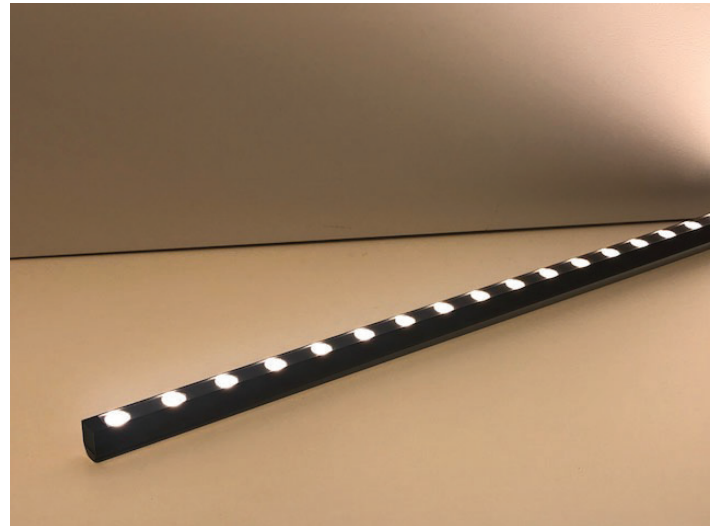

Remark
Cuttable every 167mm

LED Strip Light

LED STRIP with lens

21W/M

Light Source	LED Chip (21 LED/Section)
Optic	LENS
Wattage [W]	21W/M
Beam angle [°]	10°x45°
CCT [K]	1800-6500K
CRI [Ra]	94+
Luminous flux [lm]	1265 lm/m
MacAdam Step	3
IP rate	67 (silicone encapsulation)
Finish	N/A
Material	N/A
Tilting angle	N/A
Pan movement	N/A
Dimensions	W 20mm x L 2000mm
Weight	
Installation	Surface mounted
Driver	Not Included
Driver Input	220V-240V 50-60Hz
Driver Output	24VDC
Dimming type	ON-OFF

Remark
Cuttable every 500mm

LED Linear Light

Rigid Slim Linear 15W

Light Source	High power LED
Optic	Lens
Wattage [W]	15W
Beam angle [°]	15° /30°
CCT [K]	2700K/3000K/4000K/5000K
CRI [Ra]	90+
Luminous flux [lm]	1300lm
MacAdam Step	3
IP rate	20
Finish	Black
Material	Aluminium & Steel
Tilting angle	±30°
Pan movement	-
Dimensions	L500 x W12 x H 15mm
Weight	-
Installation	Surface Mounted
Driver	Remote, Constant Voltage
Driver Input	-
Driver Output	DC24V
Dimming type	ON/OFF / 1-10V