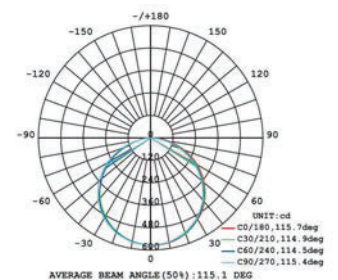

Remark

5 meter / reel
Cuttable every 25mm