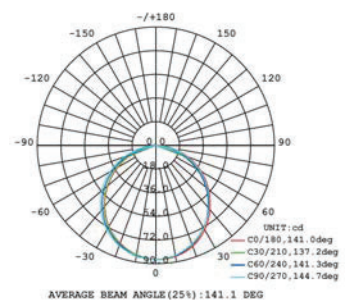

Light Source	SMD 2216
Optic	-
Wattage [W]	10W/M
Beam angle [°]	120°
CCT [K]	2700K/3000K/3500K/4000K/5000K
CRI [Ra]	90+
Luminous flux [lm]	
MacAdam Step	3
IP rate	20/54
Finish	N/A
Material	
Tilting angle	N/A
Pan movement	N/A
Dimensions	W 8mm x L 5000mm
Weight	
Installation	Surface mounted
Driver	Not Included
Driver Input	220V-240V 50-60Hz
Driver Output	24VDC
Dimming type	ON-OFF

Strip length: CE:500CM UL:16.4FT

Remark
5 meter / reel
Cutable every 15.63mm

LED Strip Light

NEON FLEX Side view

10W/M

Light Source	LED
Optic	Diffuse
Wattage [W]	10 W/M
Beam angle [°]	120°
CCT [K]	2700K/3000K/3500K/4000K
CRI [Ra]	90
Luminous flux [lm]	170/170/180/190 lm/M
MacAdam Step	3
IP rate	20
Finish	White
Material	Sillicon
Tilting angle	N/A
Pan movement	N/A
Dimensions	W 6mm x H 12mm x L 5000mm
Weight	
Installation	Surface mounted
Driver	Not Included
Driver Input	220V-240V 50-60Hz
Driver Output	24VDC
Dimming type	ON-OFF / 1-10V

Strip length: CE:500cm UL:16.4FT

Remark
Cuttable every 500mm

End cap	
End cap with cables	
End cap with side cables	
Jumper connector	
Splice connector	
Buckle	
Screw	

LED Strip Light

NEON FLEX Led

10W/M

Light Source	LED SMD
Optic	Diffuse
Wattage [W]	10 W/M
Beam angle [°]	120°
CCT [K]	2700K/3000K/4000K/5000K
CRI [Ra]	90
Luminous flux [lm]	590/644/700/740 lm/M
MacAdam Step	3
IP rate	20
Finish	White
Material	Sillicon
Tilting angle	N/A
Pan movement	N/A
Dimensions	W 17mm x H 17mm x L 5000mm
Weight	
Installation	Surface mount
Driver	Not Included
Driver Input	220V-240V 50-60Hz
Driver Output	24VDC
Dimming type	ON-OFF / 1-10V