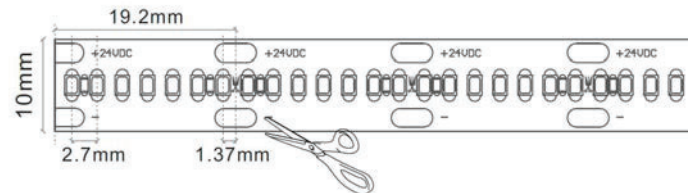

Strip length: CE:500CM UL:16.4FT

Remark

5 meter / reel
Cuttable every 26.3mm

LED Strip Light

ULTRA SLIM LED STRIP

12W/M - 266LEDS/M

Light Source	SMD 2216
Optic	
Wattage [W]	12W/M
Beam angle [°]	120°
CCT [K]	2700K/3000K/3500K/4000K/5000K
CRI [Ra]	90+
Luminous flux [lm]	1050/1050/1050/1200/1200 LM/M
MacAdam Step	3
IP rate	20/54
Finish	N/A
Material	
Tilting angle	N/A
Pan movement	N/A
Dimensions	W 4mm x L 5000mm
Weight	
Installation	Surface mounted
Driver	Not Included
Driver Input	220V-240V 50-60Hz
Driver Output	24VDC
Dimming type	ON-OFF / Dimmable

Strip length: CE:500CM UL:16.4FT

Remark

5 meter / reel
Cuttable every 26.3mm

LED Strip Light

HIGH DENSITY LED STRIP

23W/M - 364LEDS/M

Light Source	SMD 2216
Optic	
Wattage [W]	23W/M
Beam angle [°]	120°
CCT [K]	2700K/3000K/3500K/4000K/5000K
CRI [Ra]	90+
Luminous flux [lm]	2185/2185/2185/2229/2254 LM/M
MacAdam Step	3
IP rate	20/54/65
Finish	N/A
Material	
Tilting angle	N/A
Pan movement	N/A
Dimensions	W 10mm x L 5000mm
Weight	
Installation	Surface mounted
Driver	Not Included
Driver Input	220V-240V 50-60Hz
Driver Output	24VDC
Dimming type	ON-OFF / Dimmable

Strip length: CE:500CM UL:13.12FT

Remark

5 meter / reel
Cuttable every 19.2mm

LED Strip Light

LED STRIP OUTDOOR

15mm width

Light Source	SMD 3528
Optic	
Wattage [W]	8W/M
Beam angle [°]	120°
CCT [K]	2700K/3000K/4000K/6500K
CRI [Ra]	90+
Luminous flux [lm]	520lm
MacAdam Step	3
IP rate	65
Finish	N/A
Material	
Tilting angle	N/A
Pan movement	N/A
Dimensions	W15 mm x L 50000mm x H6.5mm
Weight	
Installation	Surface mounted
Driver	Direct AC
Driver Input	220V-240V 50-60Hz
Driver Output	
Dimming type	ON-OFF/ 1-10V