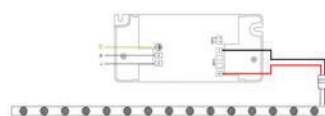

Remark
Cuttable every 500mm

LED Linear Light

Rigid Slim Linear 15W

Light Source	High power LED
Optic	Lens
Wattage [W]	15W
Beam angle [°]	15° /30°
CCT [K]	2700K/3000K/4000K/5000K
CRI [Ra]	90+
Luminous flux [lm]	1300lm
MacAdam Step	3
IP rate	20
Finish	Black
Material	Aluminium & Steel
Tilting angle	±30°
Pan movement	-
Dimensions	L500 x W12 x H 15mm
Weight	-
Installation	Surface Mounted
Driver	Remote, Constant Voltage
Driver Input	-
Driver Output	DC24V
Dimming type	ON/OFF / 1-10V

Remark

Available Lengths: 200mm - 300mm - 500mm - 1000mm

LED Linear Light

Wallwasher 28W

Light Source	High power LED
Optic	Lens
Wattage [W]	28W
Beam angle [°]	15° /30°/40°
CCT [K]	2400K/2700K/3000K/4000K/5000K
CRI [Ra]	90+
Luminous flux [lm]	2580lm
MacAdam Step	3
IP rate	20
Finish	Black / White
Material	Aluminium & Steel
Tilting angle	±35°
Pan movement	-
Dimensions	W40 x L 500 x H 55 mm
Weight	-
Installation	Surface Mounted
Driver	Remote, Constant Voltage
Driver Input	-
Driver Output	DC24V
Dimming type	ON/OFF / 1-10V / DALI