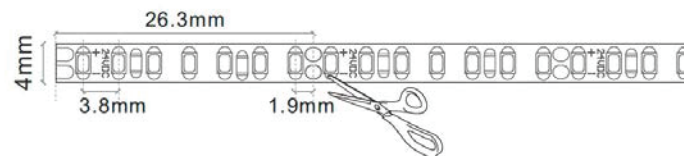

Strip length: CE:500CM UL:32.8FT(24V) | 19.69FT(12V)

Remark

5 meter / reel
Cuttable every 50mm

LED Strip Light

LED STRIP

14.4W/M - 180LEDS/M

Light Source	SMD 3528
Optic	
Wattage [W]	14.4W/M
Beam angle [°]	120°
CCT [K]	2700K/3000K/3500K/4000K/5000K
CRI [Ra]	90+
Luminous flux [lm]	1454/1526/1526/1580/1580 LM/M
MacAdam Step	3
IP rate	20/54/65
Finish	N/A
Material	
Tilting angle	N/A
Pan movement	N/A
Dimensions	W 8mm x L 5000mm
Weight	
Installation	Surface mounted
Driver	Not Included
Driver Input	220V-240V 50-60Hz
Driver Output	24VDC
Dimming type	ON-OFF / Dimmable

Strip length: CE:500CM UL:16.4FT

Remark

5 meter / reel
Cuttable every 25mm

LED Strip Light

ULTRA SLIM LED STRIP

9W/M - 182LEDS/M

Light Source	SMD 2216
Optic	
Wattage [W]	9W/M
Beam angle [°]	120°
CCT [K]	2700K/3000K/3500K/4000K/5000K
CRI [Ra]	90+
Luminous flux [lm]	1050/1050/1050/1200/1200 LM/M
MacAdam Step	3
IP rate	20/54
Finish	N/A
Material	
Tilting angle	N/A
Pan movement	N/A
Dimensions	W 4mm x L 5000mm
Weight	
Installation	Surface mounted
Driver	Not Included
Driver Input	220V-240V 50-60Hz
Driver Output	24VDC
Dimming type	ON-OFF / Dimmable

Strip length: CE:500CM UL:16.4FT

Remark

5 meter / reel
Cuttable every 26.3mm

LED Strip Light

ULTRA SLIM LED STRIP

12W/M - 266LEDS/M

Light Source	SMD 2216
Optic	
Wattage [W]	12W/M
Beam angle [°]	120°
CCT [K]	2700K/3000K/3500K/4000K/5000K
CRI [Ra]	90+
Luminous flux [lm]	1050/1050/1050/1200/1200 LM/M
MacAdam Step	3
IP rate	20/54
Finish	N/A
Material	
Tilting angle	N/A
Pan movement	N/A
Dimensions	W 4mm x L 5000mm
Weight	
Installation	Surface mounted
Driver	Not Included
Driver Input	220V-240V 50-60Hz
Driver Output	24VDC
Dimming type	ON-OFF / Dimmable